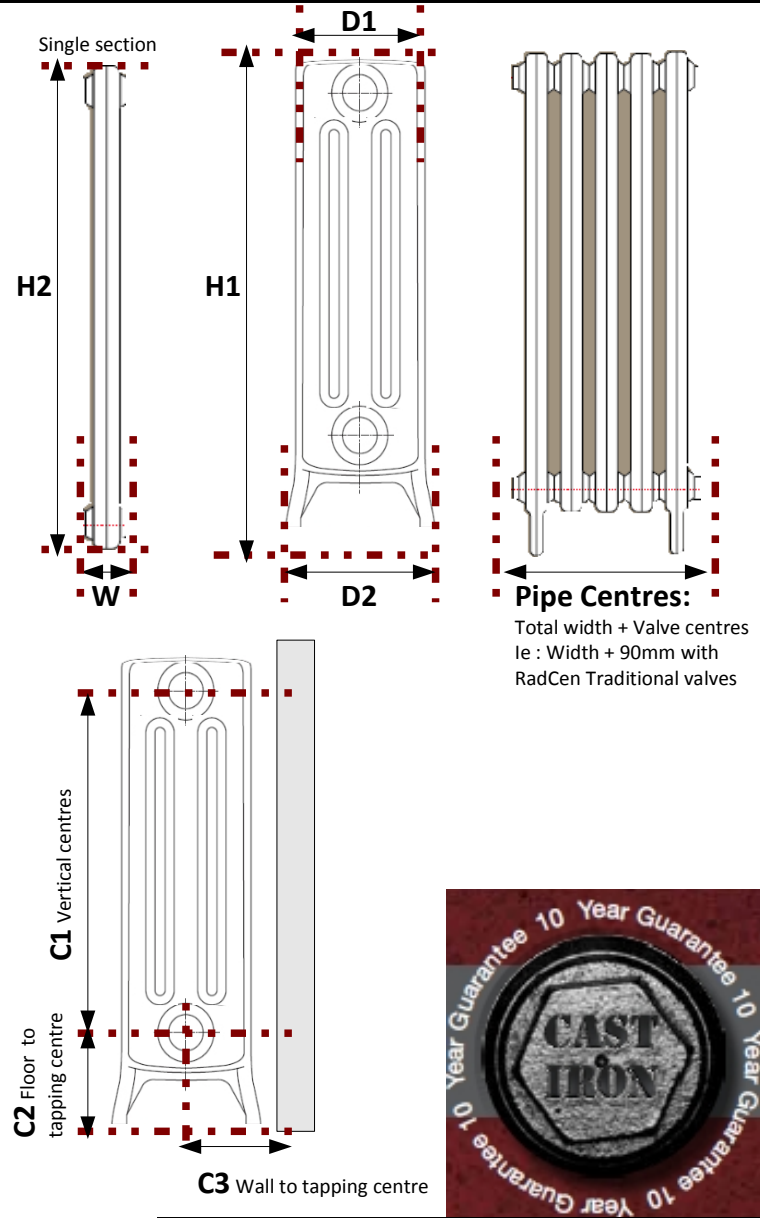

3.Column Victorian Cast Iron Radiators

Model		Vic 3 / 450	Vic 3 / 650	Vic 3 / 760
Height	H1 With Foot	450	650	760
	H2 Without Foot	390	590	700
Centres	C1 Vertical centres	300	500	600
	C2 Floor to tapping	105	105	105
	C3 Wall to tapping	92/102	92/102	92/102
Section width	W mm	61	61	61
Depth	D2 With Foot	120	120	120
	D1 Without Foot	120	120	120
Overall projection	With Foot	152/162	152/162	152/162
	Without Foot	152/162	152/162	152/162
Water Volume per Section	litre	1.2	1.6	2
Dry Weight per Section*	kg	3.1	4.3	5.2
Output @ Δt 50	Watts	73	105	118
BS EN442 per sect.	Btu/hr	248	358	404
Output @ Δt 55.5	Watts	82	119	134
BS EN442 per sect.	Btu/hr	280	405	457
Output @ Δt 60	Watts	92	133	150
BS EN442 per sect.	Btu/hr	314	454	512
Maximum Factory Assembled Lengths		30	30	30

*add 0.500kg per foot section

[Outputs: 90/70/20 Δt 60°C EN442]

[Dimensions in millimetres]

Radiator Centre Ltd : 2 Grand Parade, Polegate, East Sussex, BN26 5HG
www.radiatorcentre.com : info@radiatorcentre.com : Tel 01323 486848 : Fax 01323 486687