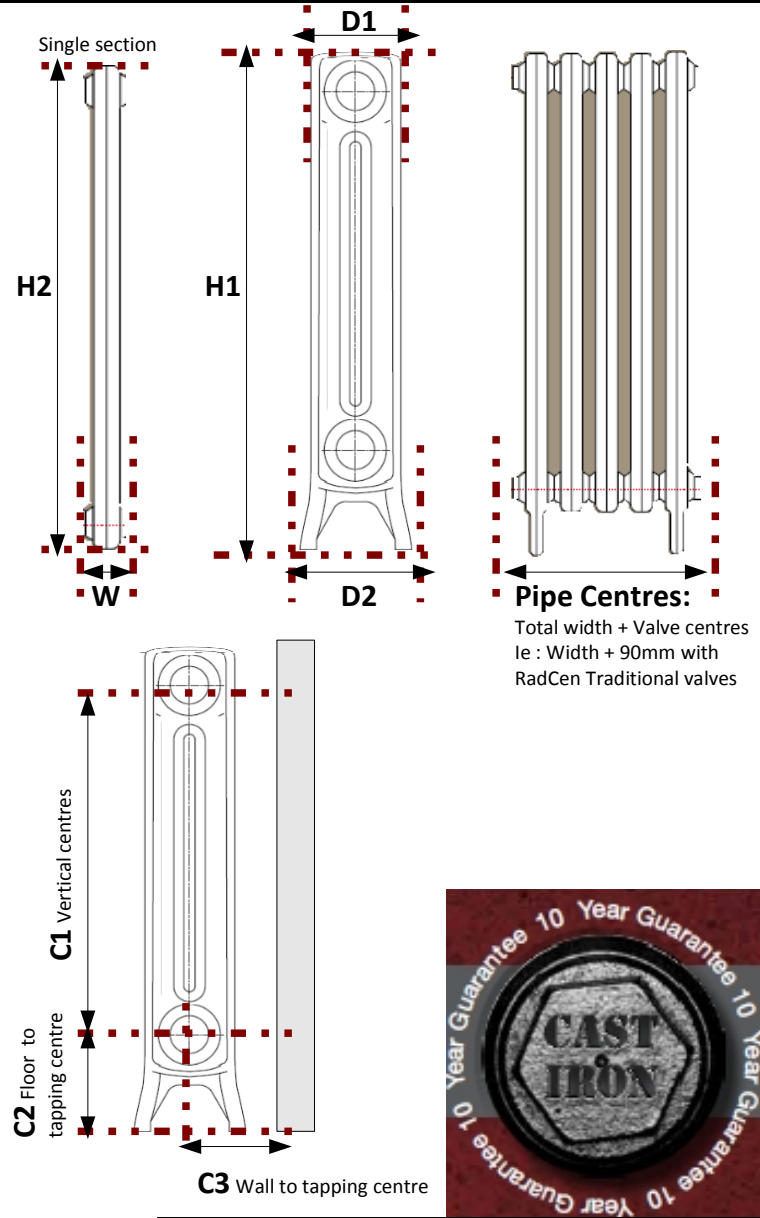

Model		EDW2/660
Height	H1 With Foot	660
	H2 Without Foot	580
Centres	C1 Vertical centres	500
	C2 Floor to tapping	120
	C3 Wall to tapping	98/108
Section width	W mm	81
Depth	D2 With Foot	133
	D1 Without Foot	133
Overall projection With Foot		165/175
Overall projection Without Foot		167/175
Water Volume per Section	litre	1.80
Dry Weight per Section*	kg	10.1
Output @ Δt 50	Watts	118
BS EN442 per sect.	Btu/hr	401
Output @ Δt 55.5	Watts	133
BS EN442 per sect.	Btu/hr	454
Output @ Δt 60	Watts	149
BS EN442 per sect.	Btu/hr	508
Maximum Factory Assembled Lengths		17

\*add 0.500kg per foot section

[Outputs: 90/70/20 Δt 60°C EN442]

[Dimensions in millimetres]

Radiator Centre Ltd : 2 Grand Parade, Polegate, East Sussex, BN26 5HG  
 www.radiatorcentre.com : info@radiatorcentre.com : Tel 01323 486848 : Fax 01323 486687

CODE	Height (mm)	Width (mm)	Depth (mm)	Sections (no)	Power (watts)
660/3 sections	660	273	133	3	448
660/4 sections	660	354	133	4	598
660/5 sections	660	435	133	5	748
660/6 sections	660	536	133	6	898
660/7 sections	660	597	133	7	1048
660/8 sections	660	678	133	8	1198
660/9 sections	660	759	133	9	1348
660/10 sections	660	840	133	10	1498
660/11 sections	660	921	133	11	1648
660/12 sections	660	1002	133	12	1798
660/13 sections	660	1083	133	13	1948
660/14 sections	660	1164	133	14	2098
660/15 sections	660	1245	133	15	2248
660/16 sections	660	1326	133	16	2398
660/17 sections	660	1407	133	17	2548

[Outputs: 90/70/20 Δt 60°C EN442]

[Dimensions in millimetres]

Radiator Centre Ltd : 2 Grand Parade, Polegate, East Sussex, BN26 5HG  
 www.radiatorcentre.com : info@radiatorcentre.com : Tel 01323 486848 : Fax 01323 486687