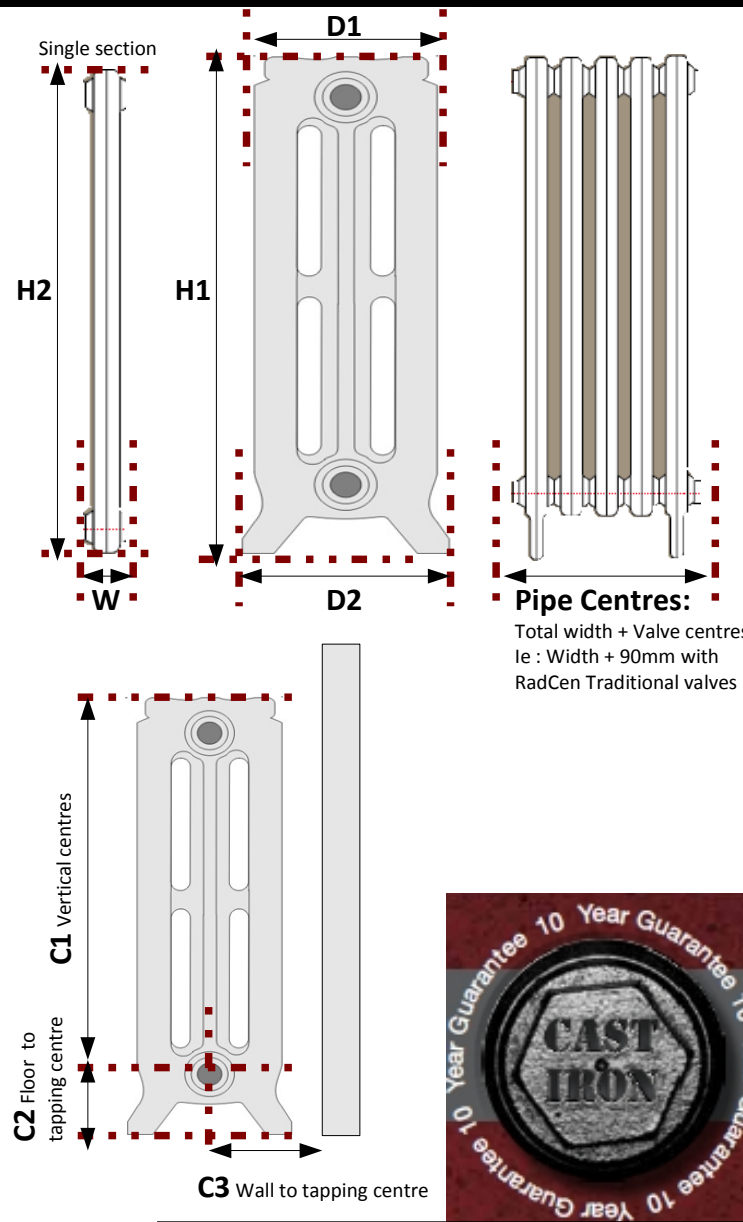

[Outputs: 90/70/20 Δt 60°C EN442]

[Dimensions in millimetres]

Radiator Centre Ltd : 2 Grand Parade, Polegate, East Sussex, BN26 5HG
www.radiatorcentre.com : info@radiatorcentre.com : Tel 01323 486848 : Fax 01323 486687