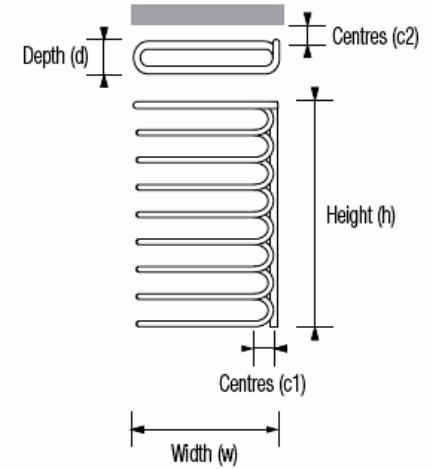

Specifications

Models Available	5
Materials	Steel
Standard Colours	White
Delivery Information	Standard Colour (C) : up to 3 working days Standard Colour (L) : up to 10 working days Colour options : up to 25 working days
Guarantee	5 years
Output Range	707 - 2122W
Connections	1/2 BSP

[Outputs: 90/70/20 Δt 60°C EN442]

[Dimensions in millimetres]

2 Grand Parade Polegate East Sussex BN26 5HG
Telephone: +44 (0)1323 486848
info@radiatorcentre.com www.radiatorcentre.com

TOWEL RADIATORS

[Cascade]

- [*] Available finishes = White (01) : RAL colours (05)
(RAL colours extends delivery time, see price list for details.)

Notes:

- Max operating pressure 6 bar • All connections 1/2" BSP *connections are 340mm & 440mm from left hand side • Manufactured from steel
- *1 Note: Items over quantity of 7 will be dispatched via lorry:
- C = Courier, up to 3 working days L = Lorry, up to 10 working days
- *2 Note: Fully electric option not available for this product

Product Code (Heating Only)	Height (mm) (h)	Width (mm) (w)	Depth (mm) (d)	Wall to Face (mm)	Tapping Centres (mm)			Output (watts)	Dry Weight (Kg)	Water Content (ltrs)	Product Codes (Electric) *2				Estimated delivery *1
					(c1)	(c2)	(c3)				HE	E	POL1 - HE	POL1 - E	
CAS [*] 1070045	700	450	107	168	100 *	77	n/a	707	9.9	2.4	n/a	n/a	n/a	n/a	C
CAS [*] 1070060	700	600	107	168	100 *	77	n/a	910	11.9	3.7	n/a	n/a	n/a	n/a	C
CAS [*] 1120045	1200	450	107	168	100 *	77	n/a	1182	13.6	4	n/a	n/a	n/a	n/a	C
CAS [*] 1120060	1200	600	107	168	100 *	77	n/a	1522	19.9	5.1	n/a	n/a	n/a	n/a	C
CAS [*] 1170060	1700	600	107	168	100 *	77	n/a	2122	27.9	7.2	n/a	n/a	n/a	n/a	L