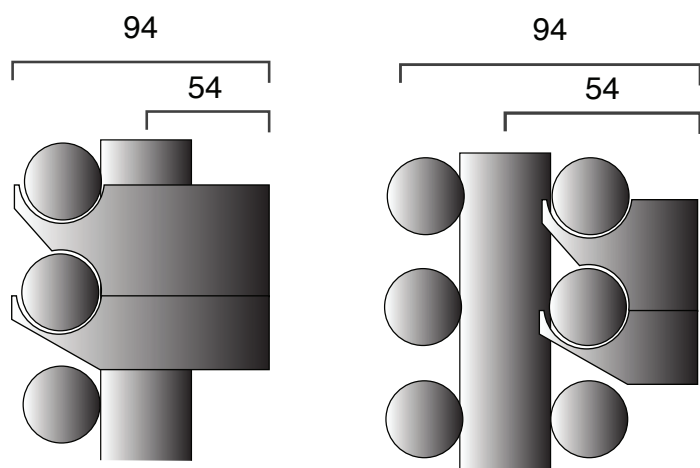

TRC 25 Vertical and Horizontal

Supplied with 4 brackets - 2 for the top and 2 for the bottom.

35mm collectors.

25mm cross tubes.

Pipe centres from wall = 54mm
Overall projection = 94mm

Pipe centres from wall = 54mm
Overall projection = 94mm

Pipe centres: width of radiator + valves

Pipe centres: width of radiator - 40mm

Important Note

The Radiator Centre Ltd recommend that existing or new pipework is not adjusted until the radiator or towel rail is installed in its final position.