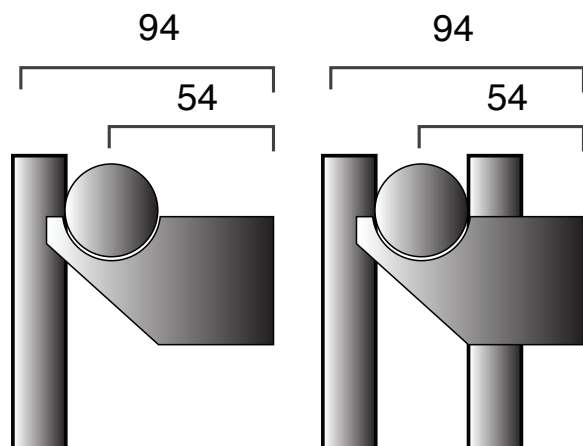

TRC 25 Vertical and Horizontal

Supplied with 4 brackets - 2 for the top and 2 for the bottom.

35mm collectors.

25mm cross tubes.

Pipe centres from wall = 54mm
Overall projection = 94mm

Pipe centres from wall = 54mm
Overall projection = 94mm

Pipe centres: width of radiator + valves

Pipe centres: width of radiator - 40mm

Important Note

The Radiator Centre Ltd recommend that existing or new pipework is not adjusted until the radiator or towel rail is installed in its final position.