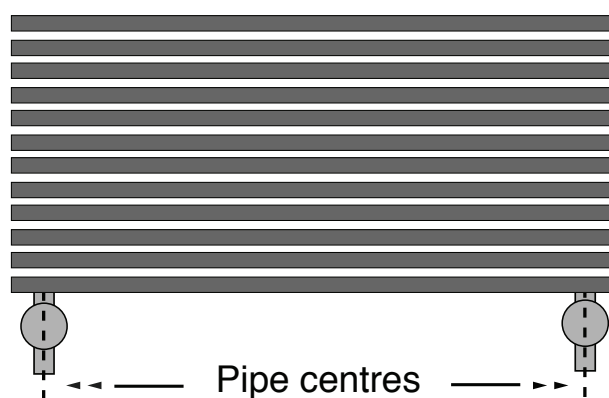

TRC 25 Vertical and Horizontal

Supplied with 4 brackets - 2 for the top and 2 for the bottom.

35mm collectors.

25mm cross tubes.

Pipe centres from wall = 54mm
Overall projection = 94mm

Pipe centres from wall = 54mm
Overall projection = 94mm

Pipe centres: width of radiator + valves

Pipe centres: width of radiator - 40mm

Important Note

The Radiator Centre Ltd recommend that existing or new pipework is not adjusted until the radiator or towel rail is installed in its final position.