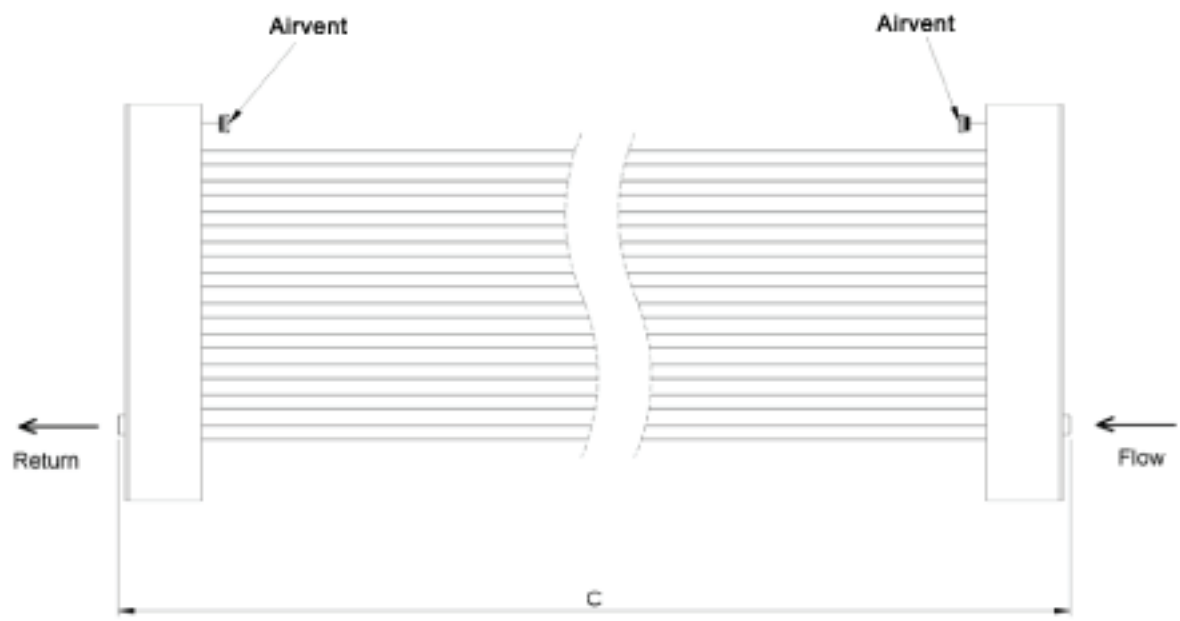

Raven

Note: Flow/ Return can be reserved if required

Top View

- 1- Air Vent 2 pcs

Important Note : Raven is only floor standing radiator.

Water Connections : 1/2" BSP
 Not suitable for use with direct hot water systems. Not suitable for gravity circulation.

| Product Code | Width | Height | Conn. Centers | Tube Qty. |
|--------------|-------|--------|---------------|-----------|
| | W | H | C | |
| RAVS500-23 | 1700 | 500 | 1720 | 23 |

*All measurements are in millimetres
 This publication is issued subject to alteration or withdrawal without notice