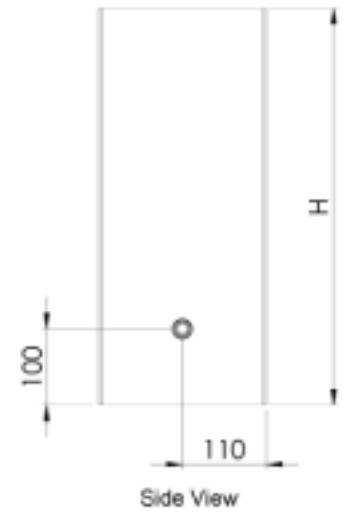

Raven

Note: Flow/ Return can be reserved if required

Top View

- 1- Air Vent 2 pcs

Important Note : Raven is only floor standing radiator.

Water Connections : 1/2" BSP
 Not suitable for use with direct hot water systems. Not suitable for gravity circulation.

| Product Code | Width | Height | Conn. Centers | Tube Qty. |
|--------------|-------|--------|---------------|-----------|
| | W | H | C | |
| RAVS500-23 | 1700 | 500 | 1720 | 23 |

*All measurements are in millimetres
 This publication is issued subject to alteration or withdrawal without notice