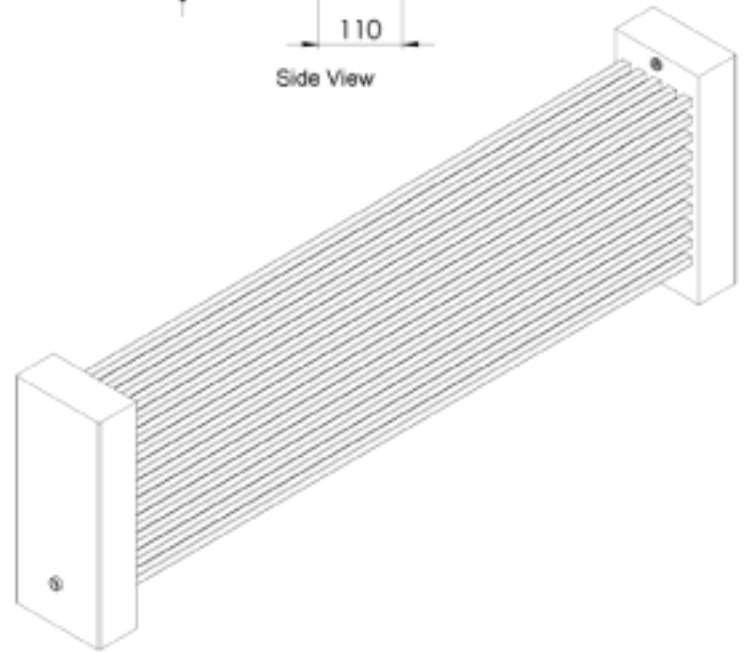

Raven

Note: Flow/ Return can be reserved if required

Top View

- 1- Air Vent 2 pcs

Important Note : Raven is only floor standing radiator.

Water Connections : 1/2" BSP
 Not suitable for use with direct hot water systems. Not suitable for gravity circulation.

| Product Code | Width | Height | Conn. Centers | Tube Qty. |
|--------------|-------|--------|---------------|-----------|
| | W | H | C | |
| RAVS500-23 | 1700 | 500 | 1720 | 23 |

*All measurements are in millimetres
 This publication is issued subject to alteration or withdrawal without notice