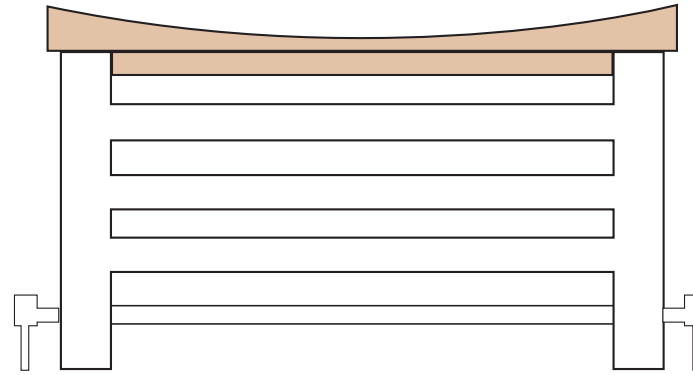

Flat bench profile

Curved bench profile

Side profile

Noa
Height 450mm
Width range 700 -1400 mm
Output range 780 - 1246 watts
Available with two different bench seat profiles : Flat and curved
Solid wood options : Oak or Wengi