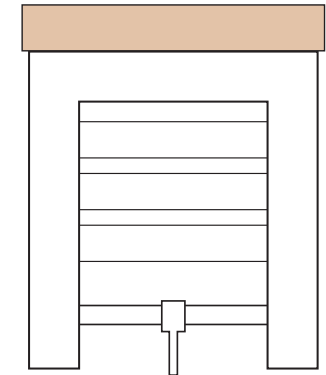

Flat bench profile

Curved bench profile

Side profile

Noa
Height 450mm
Width range 700 -1400 mm
Output range 780 - 1246 watts
Available with two different bench seat profiles : Flat and curved
Solid wood options : Oak or Wengi