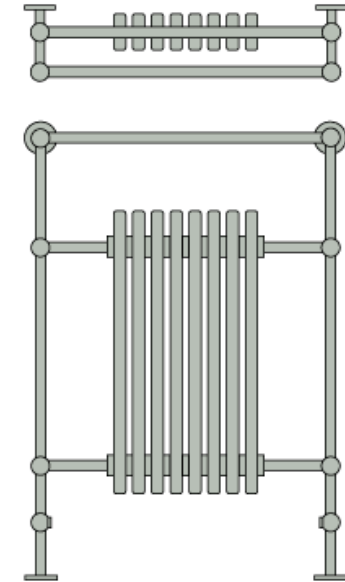

Empire

48/H
 Height 480mm
 Width 480mm
 Centres 430mm
 Depth 125mm
 Output 142 watts (Chrome)

E60/H
 Height 920mm
 Width 600mm
 Centres 550mm
 Depth 125mm
 Output 248 watts (Chrome)
 HE & E 150 watts (Chrome)

E70/H
 Height 1000mm
 Width 700mm
 Depth 125mm
 Face to face of tapping 600mm
 Floor to centre of tapping 190mm
 Output 250 watts (Chrome)

E60/MULTI
 Height 930mm
 Width 600mm
 Depth 230mm
 Face to face of tapping 500mm
 Floor to centre of tapping 105mm
 Output 716 watts (Chrome)