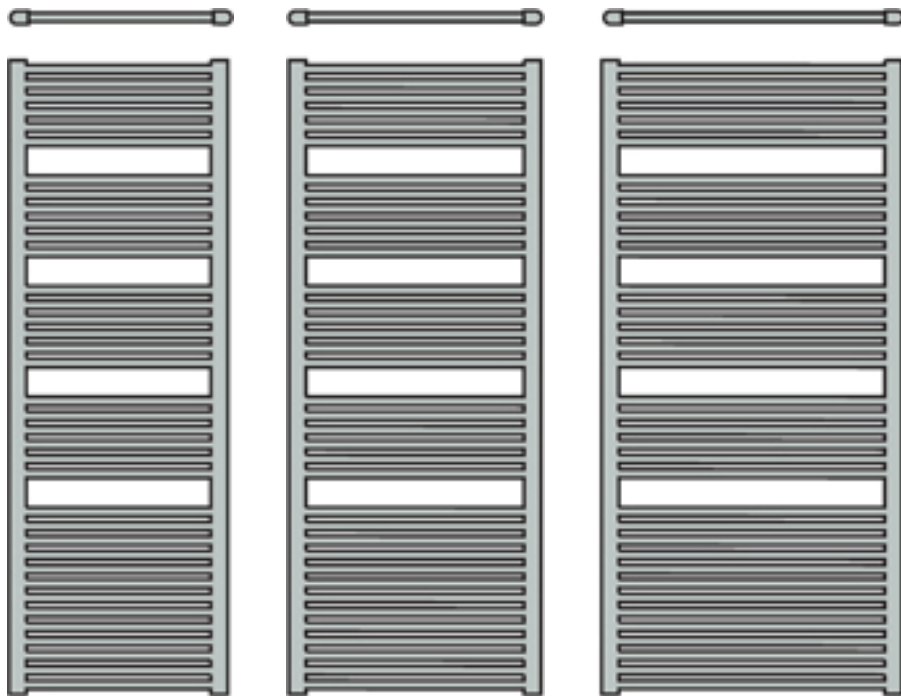

# Elegance

**E45/178H**  
Height 1775mm  
Width 450mm  
Centres 400mm  
Output H - 907 watts  
HE & E - 600 watts

**E50/178H**  
Height 1775mm  
Width 500mm  
Centres 450mm  
Output H - 991 watts  
HE & E - 600 watts

**E60/178H**  
Height 1775mm  
Width 600mm  
Centres 550mm  
Output H - 1158 watts  
HE & E - 600 watts

**E45/77H**  
Height 770mm  
Width 450mm  
Centres 400mm  
Output H - 393 watts  
HE & E - 250 watts

**E50/77H**  
Height 770mm  
Width 500mm  
Centres 450mm  
Output H - 425 watts  
HE & E - 250 watts

**60/77H**  
Height 770mm  
Width 600mm  
Centres 550mm  
Output H - 488 watts  
HE & E - 350 watts

**E45/117H**  
Height 1172mm  
Width 450mm  
Depth 30mm  
Output H - 606 watts  
HE & E - 350 watts

**E50/117H**  
Height 1172mm  
Width 500mm  
Centres 450mm  
Output H - 657 watts  
HE & E - 450 watts

**E60/117H**  
Height 1172mm  
Width 600mm  
Centres 550mm  
Output H - 757 watts  
HE & E - 450 watts