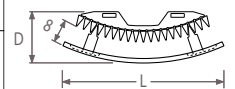

Dimensions options

Large shelf

Arco	29	41	51	62	73	83
L	-	53.0	53.0	54.0	54.0	54.0
D	-	28.9	30.5	30.0	31.5	33.5

Small shelf

Arco	29	41	51	62	73	83
L	-	48.0	48.0	51.0	51.0	51.0
D	-	21.9	23.5	23.0	24.5	26.5

Towel rail

Arco	29	41	51	62	73	83
L	-	55.0	55.0	66.0	66.0	66.0
D	-	18.8	20.4	19.9	21.4	23.4

Hat rack

Arco	29	41	51	62	73	83
L	-	55.0	55.0	66.0	66.0	66.0
D	-	18.8	20.4	19.9	21.4	23.4

Arco Wall

Prices & outputs