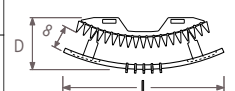

Arco Wall

Iguana Arco Dimensions

ARCW_Arco Wall

Dimensions in cm

L	29.8	41.0	51.9	62.5	73.3	83.9
C	10.0	20.0	30.0	40.0	50.0	60.0
D	10.1	11.1	12.7	12.2	13.7	15.7
E	4.1	5.1	6.7	6.2	7.7	9.7
F	3.6	2.9	2.3	3.0	2.5	2.4

Dimensions options

Large shelf

Arco	29	41	51	62	73	83
L	-	53.0	53.0	54.0	54.0	54.0
D	-	28.9	30.5	30.0	31.5	33.5

Small shelf

Arco	29	41	51	62	73	83
L	-	48.0	48.0	51.0	51.0	51.0
D	-	21.9	23.5	23.0	24.5	26.5

Towel rail

Arco	29	41	51	62	73	83
L	-	55.0	55.0	66.0	66.0	66.0
D	-	18.8	20.4	19.9	21.4	23.4

Hat rack

Arco	29	41	51	62	73	83
L	-	55.0	55.0	66.0	66.0	66.0
D	-	18.8	20.4	19.9	21.4	23.4

Arco Wall

Prices & outputs