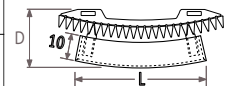

Arco Wall

Iguana Arco Dimensions

ARCW_Arco Wall

Dimensions in cm

L	29.8	41.0	51.9	62.5	73.3	83.9
C	10.0	20.0	30.0	40.0	50.0	60.0
D	10.1	11.1	12.7	12.2	13.7	15.7
E	4.1	5.1	6.7	6.2	7.7	9.7
F	3.6	2.9	2.3	3.0	2.5	2.4

Dimensions options

Large shelf

Arco	29	41	51	62	73	83
L	-	53.0	53.0	54.0	54.0	54.0
D	-	28.9	30.5	30.0	31.5	33.5

Small shelf

Arco	29	41	51	62	73	83
L	-	48.0	48.0	51.0	51.0	51.0
D	-	21.9	23.5	23.0	24.5	26.5

Towel rail

Arco	29	41	51	62	73	83
L	-	55.0	55.0	66.0	66.0	66.0
D	-	18.8	20.4	19.9	21.4	23.4

Hat rack

Arco	29	41	51	62	73	83
L	-	55.0	55.0	66.0	66.0	66.0
D	-	18.8	20.4	19.9	21.4	23.4

Arco Wall

Prices & outputs