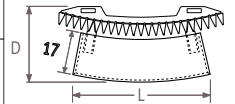

Arco Wall

Iguana Arco Dimensions

ARCW_Arco Wall

Dimensions in cm

L	29.8	41.0	51.9	62.5	73.3	83.9
C	10.0	20.0	30.0	40.0	50.0	60.0
D	10.1	11.1	12.7	12.2	13.7	15.7
E	4.1	5.1	6.7	6.2	7.7	9.7
F	3.6	2.9	2.3	3.0	2.5	2.4

Connections

Two pipe

Standard connection
Code MM

Top end connection
Code 45 or 54

(1° number > flow)

When ordering a top end connection, no insert pipe should be ordered. Air vents should be positioned on the central heating pipes.

Ordering code: specify code 45 or 54 instead if MM, no surcharge.

Notice

To guarantee the output of the Iguana models and to limit the pressure drop, Jaga recommends the use of tube diameter 16/2, 18/1 or 18/2.

Dimensions options

Large shelf

Arco	29	41	51	62	73	83
L	-	53.0	53.0	54.0	54.0	54.0
D	-	28.9	30.5	30.0	31.5	33.5

Small shelf

Arco	29	41	51	62	73	83
L	-	48.0	48.0	51.0	51.0	51.0
D	-	21.9	23.5	23.0	24.5	26.5