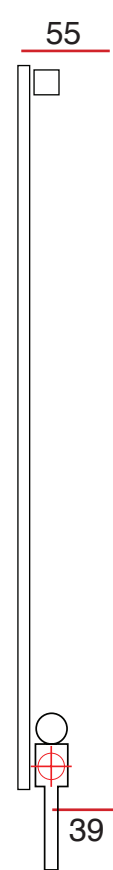

Versatile Single Panel Vertical

Pipe Centres: Width of radiator + valve centres

Pipe Centres: from wall 39mm

Versatile SPV

SPV

Sizes Available: 276

Materials: Steel

Standard Colour:

RAL9010 warm white

Colour Options: + 25%

Connections: 2 x 1/2" BSP

Pipe Centres:

Width of radiator + valve centres

Pipe Centres from wall 39mm

Overall Projection: 55mm

Delivery Information:

Standard colour: 10 working days

Colours: 5-7 weeks

Dimension Range:

Widths: 70mm - 1400mm

(in 70mm increments)

Heights: 1000mm - 3400mm

(in 200mm increments)

Output Range: