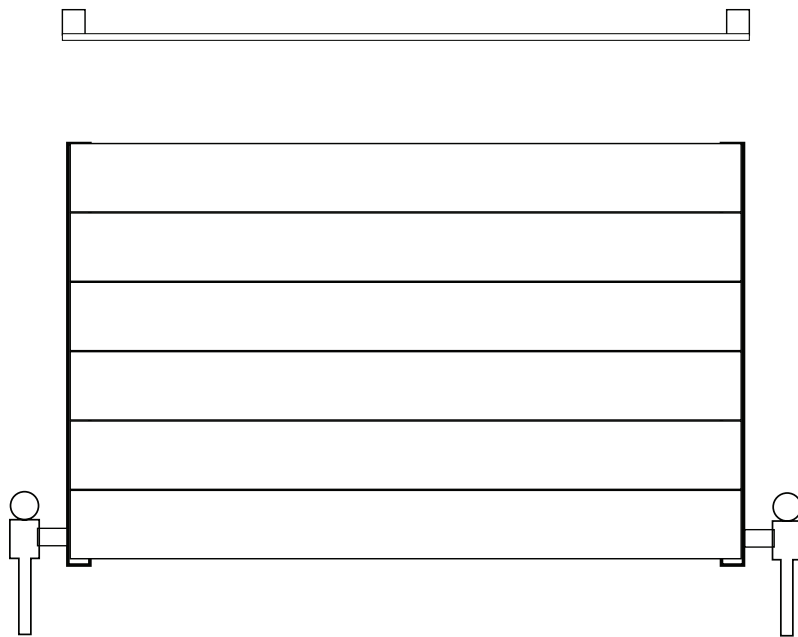

Versatile Single Panel Horizontal

Pipe Centres: Width of radiator + valve centres

Pipe Centres: from wall 39mm

Versatile SPH

SPH

Sizes Available: 432

Materials: Steel

Standard Colour:

RAL9010 warm white

Colour Options: + 25%

Connections: 2 x 1/2" BSP

Pipe Centres:

Width of radiator + valve centres

Pipe Centres from wall 39mm

Overall Projection: 55mm

Delivery Information:

Standard colour: 10 working days

Colours: 5-7 weeks

Dimension Range:

Widths: 500mm - 6000mm

(in 100mm increments)

Heights: 70mm - 840mm

(in 70mm increments)

Output Range: