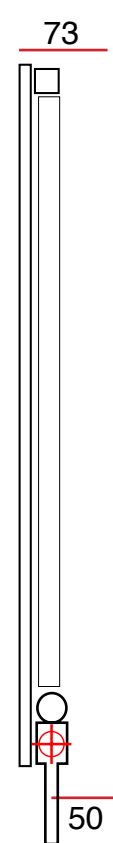

Versatile Single Convectector Vertical

Pipe Centres: Width of radiator + valve centres

Pipe Centres: from wall 50mm

Versatile SCH

SCH

Sizes Available: 140

Materials: Steel

Standard Colour:

RAL9010 warm white

Colour Options: + 25%

Connections: 2 x 1/2" BSP

Pipe Centres:

Width of radiator + valve centres

Pipe Centres from wall 50mm

Overall Projection: 73mm

Delivery Information:

Standard colour: 10 working days

Colours: 5-7 weeks

Dimension Range:

Widths: 70mm - 1400mm

Heights: 1000mm - 2200mm
in 200mm variations

Output Range:

136 - 5140W

Exclusive