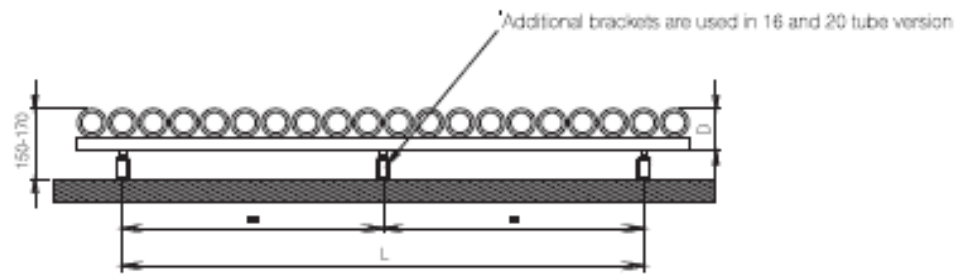

Connections Detail

Pipe Centres = Width + valve centres
 ie: Width + 80mm with Standard RadCen Valves

| | |
|--------------------------|------------------------------|
| material | <i>stainless steel</i> |
| finish | <i>satin polished</i> |
| electric version | <i>not available</i> |
| wall installation | <i>vertical / horizontal</i> |
| warranty | <i>10 years</i> |

*max. working pressure: 10 bar
 max. working temperature: 95°C
 all dimensions are in mm.
 connections 1/2"*

Fortuna Technical Detail : RC/PW/01.11

[Outputs: 90/70/20 Δt 60°C EN442]

[Dimensions in millimetres]

Fortuna Technical Detail : RC/PW/01.11

[Outputs: 90/70/20 Δt 60°C EN442]

[Dimensions in millimetres]