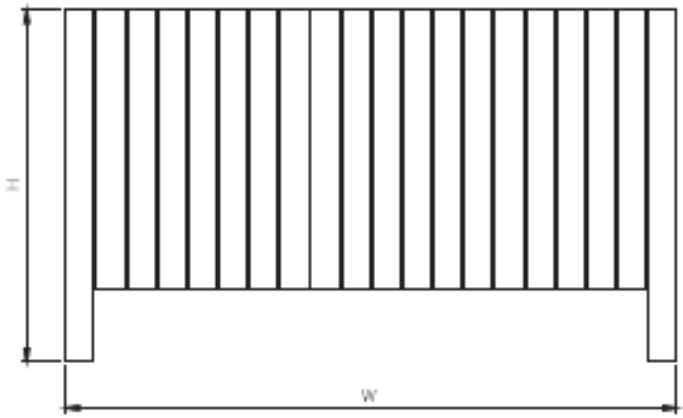

Connections Detail

Pipe Centres = Width + valve centres
 ie: Width + 80mm with Standard RadCen Valves

| | |
|--------------------------|------------------------------|
| material | <i>stainless steel</i> |
| finish | <i>satin polished</i> |
| electric version | <i>not available</i> |
| wall installation | <i>vertical / horizontal</i> |
| warranty | <i>10 years</i> |

*max. working pressure: 10 bar
 max. working temperature: 95°C
 all dimensions are in mm.
 connections 1/2"*

Fortuna Technical Detail : RC/PW/01.11

[Outputs: 90/70/20 Δt 60°C EN442]

[Dimensions in millimetres]

Fortuna Technical Detail : RC/PW/01.11

[Outputs: 90/70/20 Δt 60°C EN442]

[Dimensions in millimetres]