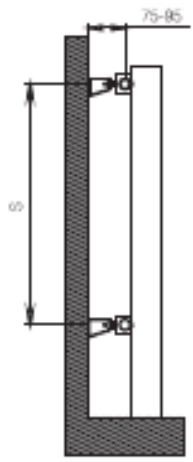

Connections Detail

Pipe Centres = Width + valve centres
 ie: Width + 80mm with Standard RadCen Valves

| | |
|--------------------------|------------------------------|
| material | <i>stainless steel</i> |
| finish | <i>satin polished</i> |
| electric version | <i>not available</i> |
| wall installation | <i>vertical / horizontal</i> |
| warranty | <i>10 years</i> |

*max. working pressure: 10 bar
 max. working temperature: 95°C
 all dimensions are in mm.
 connections 1/2"*

Fortuna Technical Detail : RC/PW/01.11

[Outputs: 90/70/20 Δt 60°C EN442]

[Dimensions in millimetres]

Fortuna Technical Detail : RC/PW/01.11

[Outputs: 90/70/20 Δt 60°C EN442]

[Dimensions in millimetres]