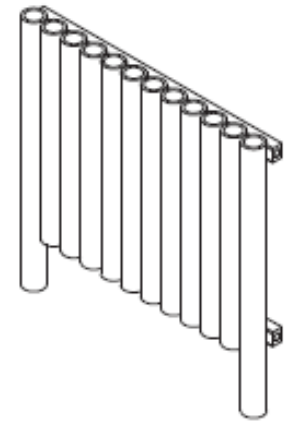

Connections Detail

Pipe Centres = Width + valve centres
 ie: Width + 80mm with Standard RadCen Valves

| | |
|--------------------------|------------------------------|
| material | <i>stainless steel</i> |
| finish | <i>satin polished</i> |
| electric version | <i>not available</i> |
| wall installation | <i>vertical / horizontal</i> |
| warranty | <i>10 years</i> |

*max. working pressure: 10 bar
 max. working temperature: 95°C
 all dimensions are in mm.
 connections 1/2"*

Fortuna Technical Detail : RC/PW/01.11

[Outputs: 90/70/20 Δt 60°C EN442]

[Dimensions in millimetres]

Fortuna Technical Detail : RC/PW/01.11

[Outputs: 90/70/20 Δt 60°C EN442]

[Dimensions in millimetres]