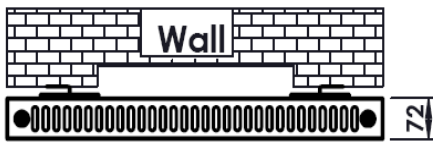

Connections Detail

Pipe Centres = Width - 50mm

(Downward facing connections)

Or option connections (C2)

Please note : Specific valves required for connection C2

CODE	Height (mm)	Width (mm)	Depth (mm)	Centres (C) (mm)	Bracket Centres (D) (mm)	Bracket Centres (E) (mm)	Power (watts)
------	-------------	------------	------------	------------------	--------------------------	--------------------------	---------------

Single Profile

FAC S185	1800	500	52	50	1050	350	1199
FAC S186	1800	600	52	50	1050	450	1438
FAC S187	1800	700	52	50	1050	550	1678
FAC S204	2000	400	52	50	1050	250	1066
FAC S205	2000	500	52	50	1050	350	1332
FAC S206	2000	600	52	50	1050	450	1598
FAC S207	2000	700	52	50	1050	550	1864