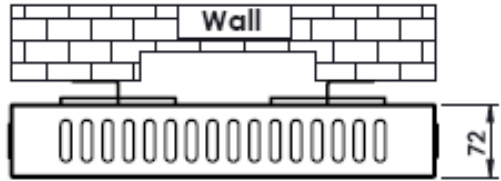

Connections Detail

Bracket Assembly

Facade Technical Detail : RC/PW/01.11

CODE	Height (mm)	Width (mm)	Depth (mm)	Centres (C) (mm)	Bracket Centres (D) (mm)	Bracket Centres (E) (mm)	Power (watts)
Double Profile							
FAC D604	600	400	72	50	350	250	708
FAC D605	600	500	72	50	350	350	886
FAC D606	600	600	72	50	350	450	1063
FAC D607	600	700	72	50	350	550	1240
FAC D608	600	800	72	50	350	650	1418
FAC D609	600	900	72	50	350	750	1595
FAC D610	600	1000	72	50	350	850	1773
FAC D611	600	1100	72	50	350	950	1950
FAC D612	600	1200	72	50	350	1050	2126
FAC D614	600	1400	72	50	350	1250	2481
FAC D616	600	1600	72	50	350	1450	2836
FAC D618	600	1800	72	50	350	1650	3190
FAC D620	600	2000	72	50	350	1850	3544

[Outputs: 90/70/20 Δt 60°C EN442]

[Dimensions in millimetres]

Radiator Centre Ltd : 2 Grand Parade, Polegate, East Sussex, BN26 5HG
 WWW.radiatorcentre.com : info@radiatorcentre.com : Tel 01323 486848 : Fax 01323 486687

Connections Detail

Pipe Centres = Width - 50mm

(Downward facing connections)

Or option connections (C2)

Please note : Specific valves required for connection C2

CODE	Height (mm)	Width (mm)	Depth (mm)	Centres (C) (mm)	Bracket Centres (D) (mm)	Bracket Centres (E) (mm)	Power (watts)
------	-------------	------------	------------	------------------	--------------------------	--------------------------	---------------