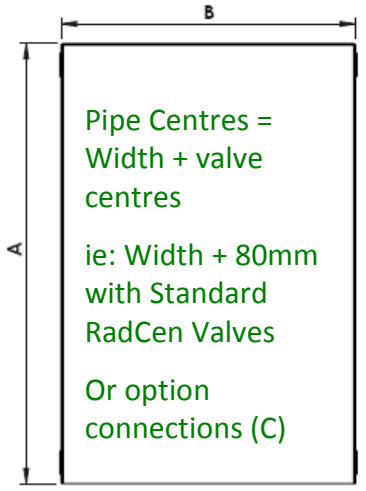

Connections Detail

Bracket Assembly

Facade Technical Detail : RC/PW/01.11

CODE	Height (mm)	Width (mm)	Depth (mm)	Centres (C) (mm)	Bracket Centres (D) (mm)	Bracket Centres (E) (mm)	Power (watts)
Double Profile							
FAC D604	600	400	72	50	350	250	708
FAC D605	600	500	72	50	350	350	886
FAC D606	600	600	72	50	350	450	1063
FAC D607	600	700	72	50	350	550	1240
FAC D608	600	800	72	50	350	650	1418
FAC D609	600	900	72	50	350	750	1595
FAC D610	600	1000	72	50	350	850	1773
FAC D611	600	1100	72	50	350	950	1950
FAC D612	600	1200	72	50	350	1050	2126
FAC D614	600	1400	72	50	350	1250	2481
FAC D616	600	1600	72	50	350	1450	2836
FAC D618	600	1800	72	50	350	1650	3190
FAC D620	600	2000	72	50	350	1850	3544

[Outputs: 90/70/20 Δt 60°C EN442]

[Dimensions in millimetres]

Radiator Centre Ltd : 2 Grand Parade, Polegate, East Sussex, BN26 5HG
 WWW.radiatorcentre.com : info@radiatorcentre.com : Tel 01323 486848 : Fax 01323 486687

Connections Detail

Pipe Centres = Width - 50mm

(Downward facing connections)

Or option connections (C2)

Please note : Specific valves required for connection C2

CODE	Height (mm)	Width (mm)	Depth (mm)	Centres (C) (mm)	Bracket Centres (D) (mm)	Bracket Centres (E) (mm)	Power (watts)
------	-------------	------------	------------	------------------	--------------------------	--------------------------	---------------