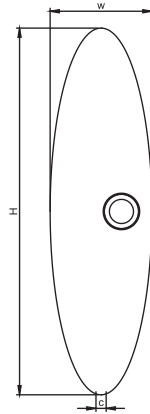

**sirio**

material	finish	electric version	wall installation	warranty
stainless steel	satin polished	not available	vertical	10 years

max. working pressure: 8 bar  
 max. working temperature: 95°C  
 all dimensions are in mm.  
 connections 1/2"

Product Code	Width	Height	Depth	Connection Centers	Tube Quantity	Assembly Axis		Weight	Water Capacity	THERMAL POWER		
	W	H	D	C		S	L	kg.	lt.	btu	k/cal	watt
SIR050018000009	500	1800	50	50	-	1400	180	26,7	6,9	4289	1081	1257