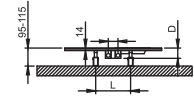

**sirio**

material	finish	electric version	wall installation	warranty
stainless steel	satin polished	not available	vertical	10 years

max. working pressure: 8 bar  
 max. working temperature: 95°C  
 all dimensions are in mm.  
 connections 1/2"

Product Code	Width	Height	Depth	Connection Centers	Tube Quantity	Assembly Axis		Weight	Water Capacity	THERMAL POWER		
	W	H	D	C		S	L	kg.	lt.	btu	k/cal	watt
SIR050018000009	500	1800	50	50	-	1400	180	26,7	6,9	4289	1081	1257