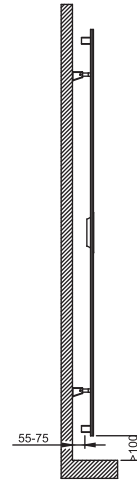

**sirio**

material	finish	electric version	wall installation	warranty
stainless steel	satin polished	not available	vertical	10 years

max. working pressure: 8 bar  
 max. working temperature: 95°C  
 all dimensions are in mm.  
 connections 1/2"

Product Code	Width	Height	Depth	Connection Centers	Tube Quantity	Assembly Axis		Weight	Water Capacity	THERMAL POWER		
	W	H	D	C		S	L	kg.	lt.	btu	k/cal	watt
SIR050018000009	500	1800	50	50	-	1400	180	26,7	6,9	4289	1081	1257