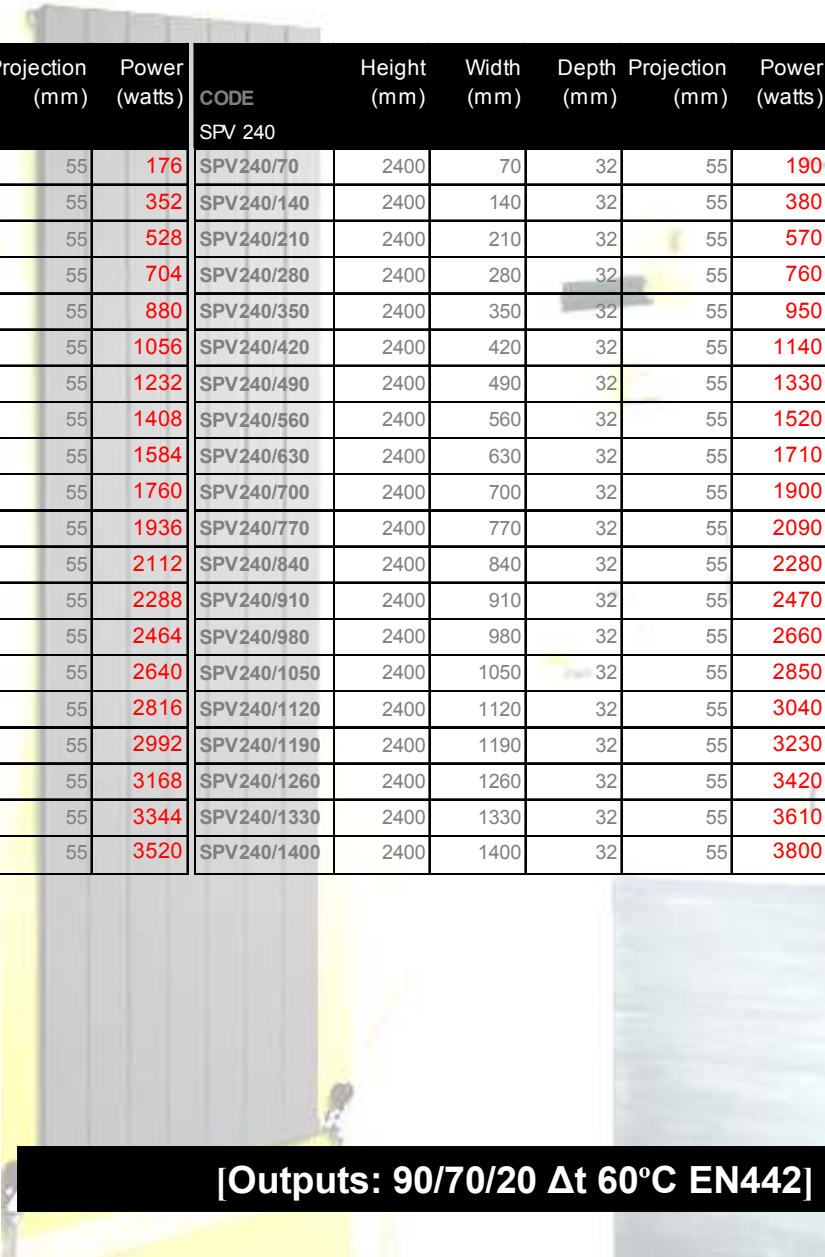

radiator centre ltd
radiatorcentre.com
2 Grand Parade Polegate East Sussex BN26 5HG
Telephone: +44 (0)1323 486848
info@radiatorcentre.com www.radiatorcentre.com

[Outputs: 90/70/20 Δt 60°C EN442]