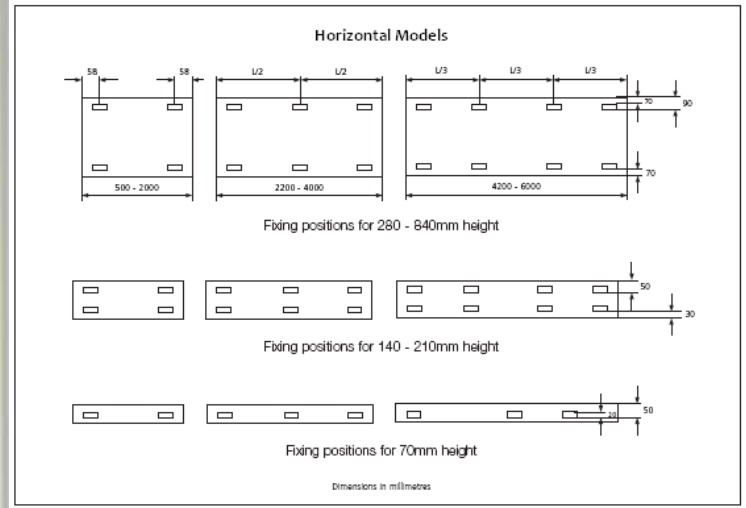

FIXING POSITIONS

radiator centre ltd
radiatorcentre.com
2 Grand Parade Polegate East Sussex BN26 5HG
Telephone: +44 (0)1323 486848
info@radiatorcentre.com www.radiatorcentre.com

[Dimensions in millimetres]