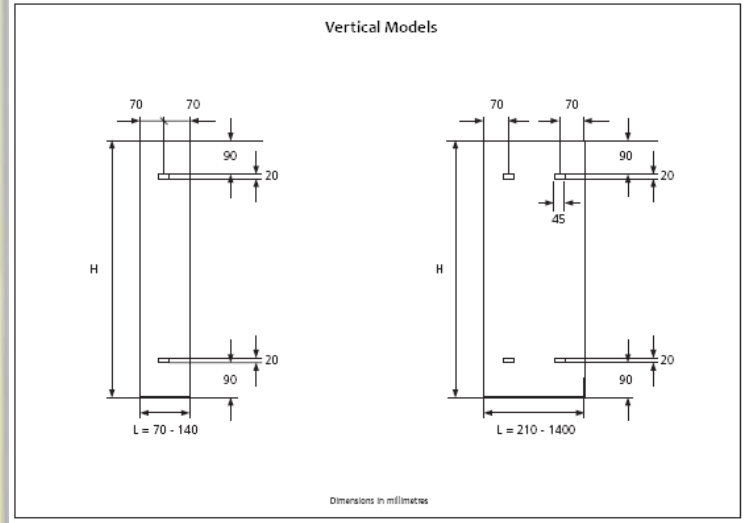

FIXING POSITIONS

radiator centre ltd
radiatorcentre.com
2 Grand Parade Polegate East Sussex BN26 5HG
Telephone: +44 (0)1323 486848
info@radiatorcentre.com www.radiatorcentre.com

[Dimensions in millimetres]