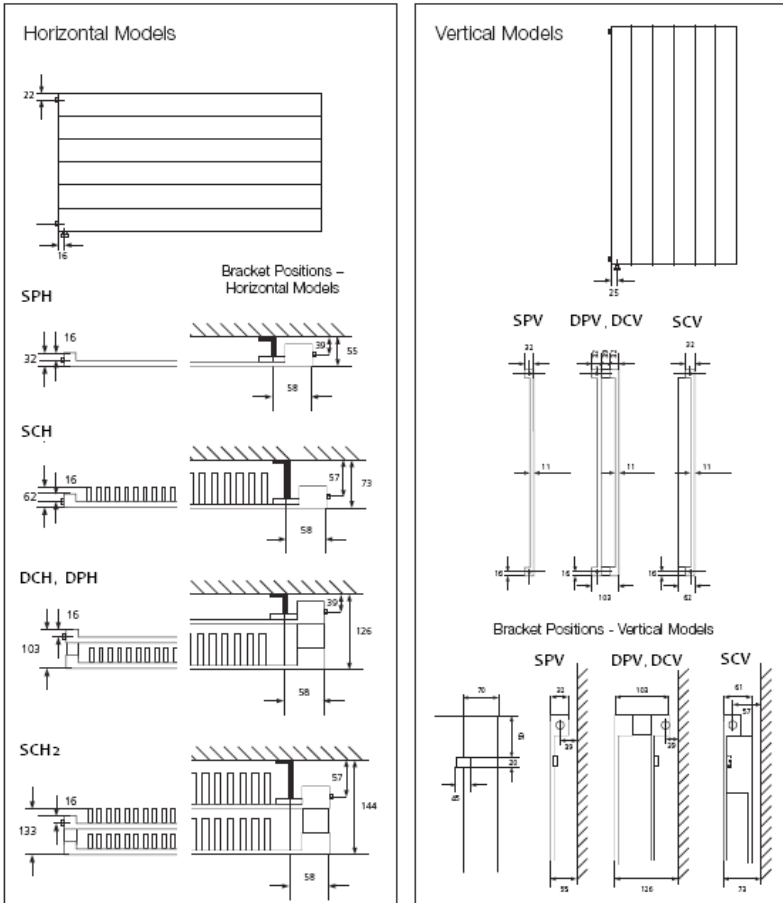

[Versatile SPV]

DIMENSIONAL DATA