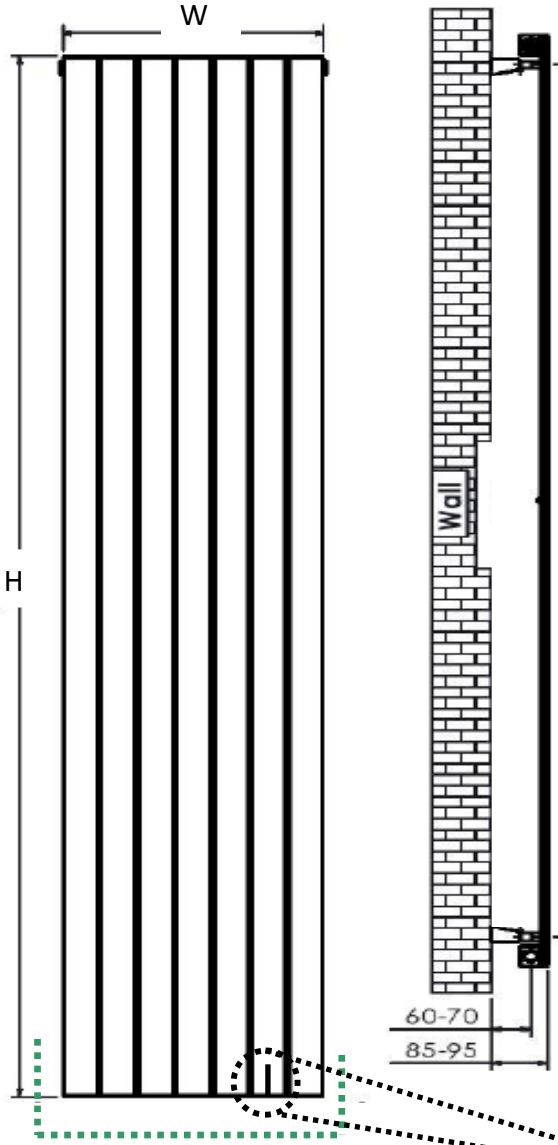

Connections Detail : Vertical installation

Pipe Centres = Width + valve centres
 ie: Width + 80mm with Standard RadCen Valves
 (PLEASE NOTE: Flow connection = Right hand side)

Connections Detail : Horizontal installation

CODE	H	W	Depth	Projection	Power (watts)
Versatile 1808	1800	515	40	85-95	1926
Versatile 1807	1800	450	40	85-95	1685
Versatile 1806	1800	385	40	85-95	1444
Versatile 1805	1800	320	40	85-95	1204
Versatile 1804	1800	255	40	85-95	963
Versatile 1506	1500	385	40	85-95	1201
Versatile 1504	1500	255	40	85-95	801
Versatile 1208	1200	515	40	85-95	1281
Versatile 1204	1200	255	40	85-95	641
Versatile 1008	1000	515	40	85-95	854

Please note : Flow diverter must be removed with a screwdriver for horizontal installation

[Outputs: 90/70/20 Δt 60°C EN442]

[Dimensions in millimetres]

Radiator Centre Ltd : 2 Grand Parade, Polegate, East Sussex, BN26 5HG
 WWW.radiatorcentre.com : info@radiatorcentre.com : Tel 01323 486848 : Fax 01323 486687

Connections Detail : Vertical installation
(Optional extra : 90MF connection)

Optional 90MF Connections create downward facing connections @ W + 40mm (Overall clearance inc 90MF block = W + 70mm)
(PLEASE NOTE: Flow connection = Right hand side)