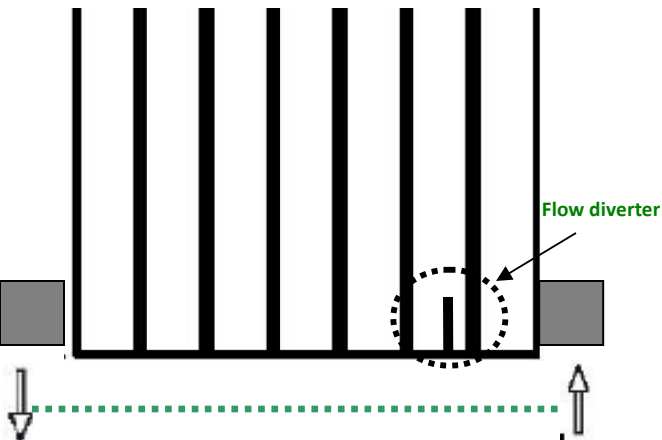

Connections Detail : Vertical installation

Pipe Centres = Width + valve centres
 ie: Width + 80mm with Standard RadCen Valves
 (PLEASE NOTE: Flow connection = Right hand side)

Connections Detail : Horizontal installation

CODE	H	W	Depth	Projection	Power (watts)
Versatile 1808	1800	515	40	85-95	1926
Versatile 1807	1800	450	40	85-95	1685
Versatile 1806	1800	385	40	85-95	1444
Versatile 1805	1800	320	40	85-95	1204
Versatile 1804	1800	255	40	85-95	963
Versatile 1506	1500	385	40	85-95	1201
Versatile 1504	1500	255	40	85-95	801
Versatile 1208	1200	515	40	85-95	1281
Versatile 1204	1200	255	40	85-95	641
Versatile 1008	1000	515	40	85-95	854

Please note : Flow diverter must be removed with a screwdriver for horizontal installation

[Outputs: 90/70/20 Δt 60°C EN442]

[Dimensions in millimetres]

Radiator Centre Ltd : 2 Grand Parade, Polegate, East Sussex, BN26 5HG
 WWW.radiatorcentre.com : info@radiatorcentre.com : Tel 01323 486848 : Fax 01323 486687

Connections Detail : Vertical installation
(Optional extra : 90MF connection)

Optional 90MF Connections create downward facing connections @ W + 40mm (Overall clearance inc 90MF block = W + 70mm)
(PLEASE NOTE: Flow connection = Right hand side)