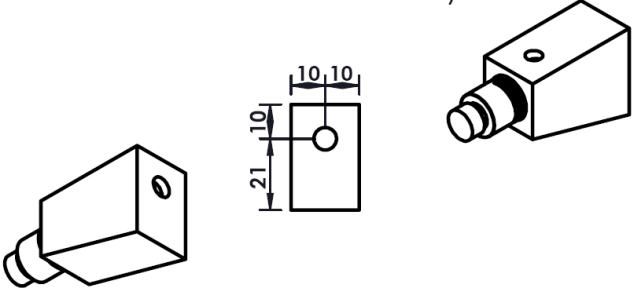

Please note : Flow diverter must be removed with a screwdriver for horizontal installation

[Outputs: 90/70/20 Δt 60°C EN442]

[Dimensions in millimetres]

Radiator Centre Ltd : 2 Grand Parade, Polegate, East Sussex, BN26 5HG
 WWW.radiatorcentre.com : info@radiatorcentre.com : Tel 01323 486848 : Fax 01323 486687

Connections Detail : Vertical installation
(Optional extra : 90MF connection)

Optional 90MF Connections create downward facing connections @ W + 40mm (Overall clearance inc 90MF block = W + 70mm)
(PLEASE NOTE: Flow connection = Right hand side)

Bracket Detail :

Bracket Centres :
= H - 114mm

Bracket Centres :
= W - 60mm

Bracket Assembly

Please note :
Flow diverter
must be
removed with a
screwdriver for
horizontal
installation

Just Rotate for
horizontal installation