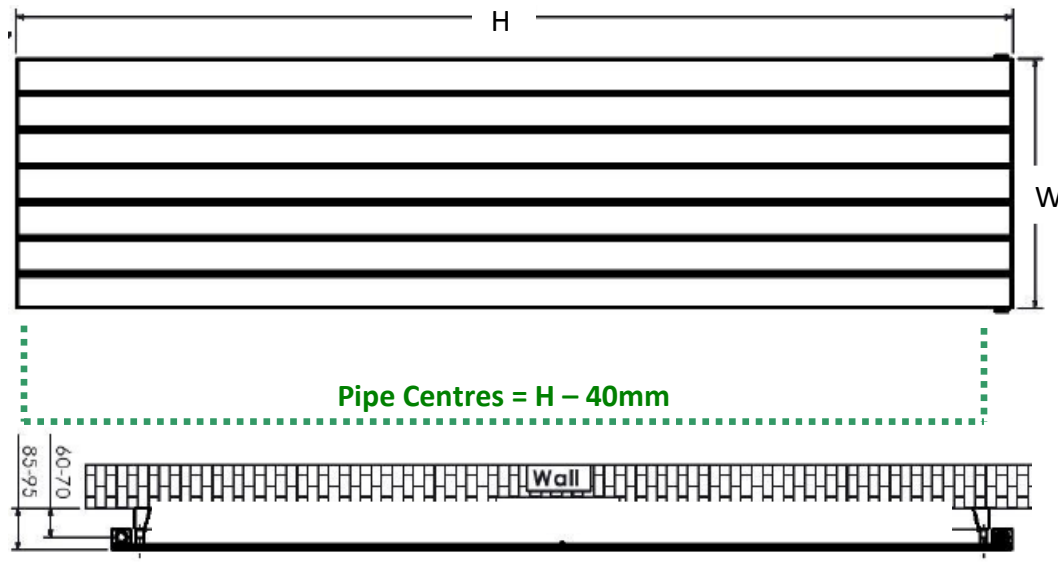

Connections Detail : Vertical installation

Pipe Centres = Width + valve centres
 ie: Width + 80mm with Standard RadCen Valves
 (PLEASE NOTE: Flow connection = Right hand side)

Connections Detail : Horizontal installation

CODE	H	W	Depth	Projection	Power (watts)
Versatile 1808	1800	515	40	85-95	1926
Versatile 1807	1800	450	40	85-95	1685
Versatile 1806	1800	385	40	85-95	1444
Versatile 1805	1800	320	40	85-95	1204
Versatile 1804	1800	255	40	85-95	963
Versatile 1506	1500	385	40	85-95	1201
Versatile 1504	1500	255	40	85-95	801
Versatile 1208	1200	515	40	85-95	1281
Versatile 1204	1200	255	40	85-95	641
Versatile 1008	1000	515	40	85-95	854

Please note : Flow diverter must be removed with a screwdriver for horizontal installation

[Outputs: 90/70/20 Δt 60°C EN442]

[Dimensions in millimetres]

Radiator Centre Ltd : 2 Grand Parade, Polegate, East Sussex, BN26 5HG
 WWW.radiatorcentre.com : info@radiatorcentre.com : Tel 01323 486848 : Fax 01323 486687

Bracket Detail :

Bracket Centres :
= H - 114mm

Bracket Centres :
= W - 60mm

Bracket Assembly

Please note :
Flow diverter
must be
removed with a
screwdriver for
horizontal
installation

Just Rotate for
horizontal installation