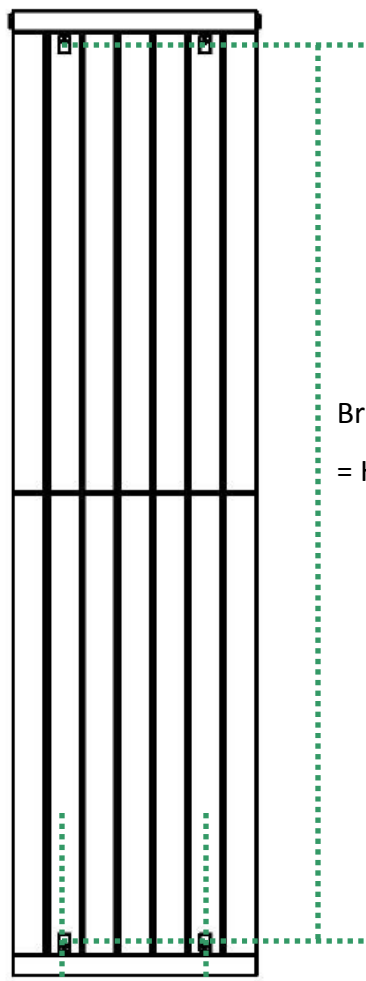

Bracket Centres :
= H - 114mm

Bracket Centres :
= W - 60mm

Bracket Assembly