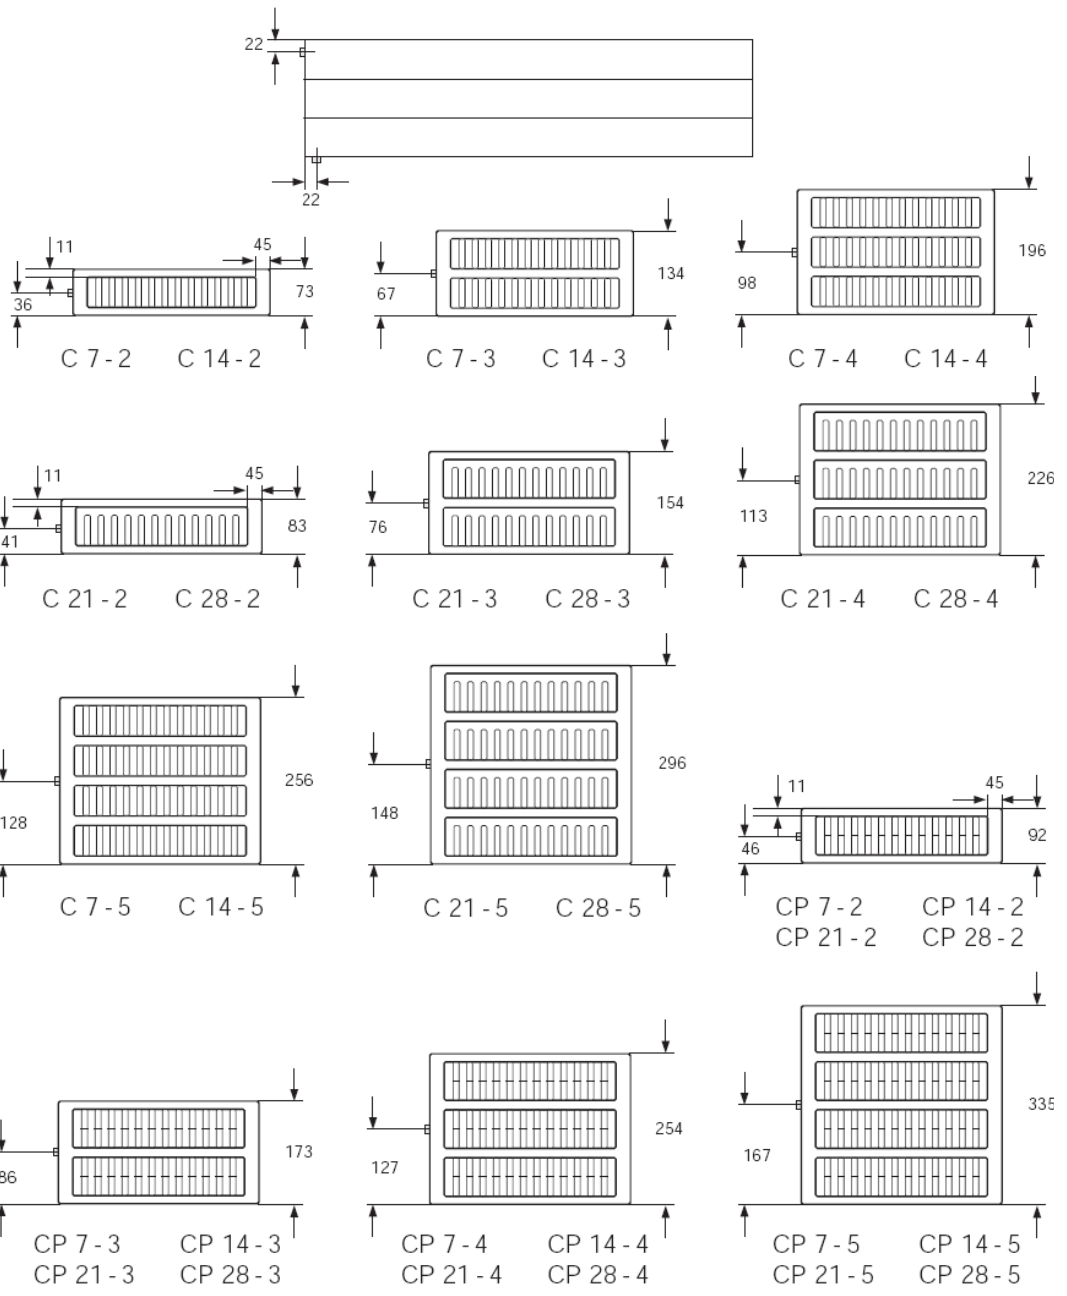

Convector Models

Versatile Convector Technical Detail : RC/PW/01.11

[Outputs: 90/70/20 Δt 60°C EN442]

[Dimensions in millimetres]

Radiator Centre Ltd : 2 Grand Parade, Polegate, East Sussex, BN26 5HG
WWW.radiatorcentre.com : info@radiatorcentre.com : Tel 01323 486848 : Fax 01323 486687