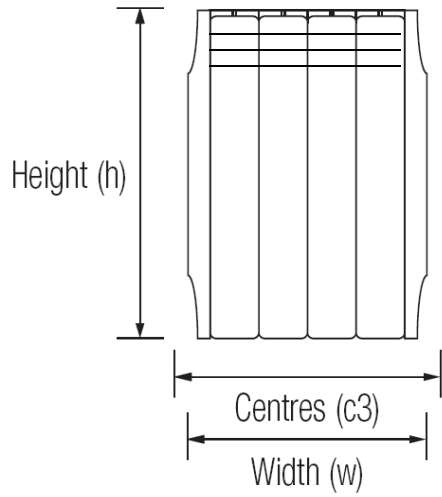

Connections Detail

Pipe Centres = c3 + valve centres
ie: c3 + 80mm with Standard RadCen Valves