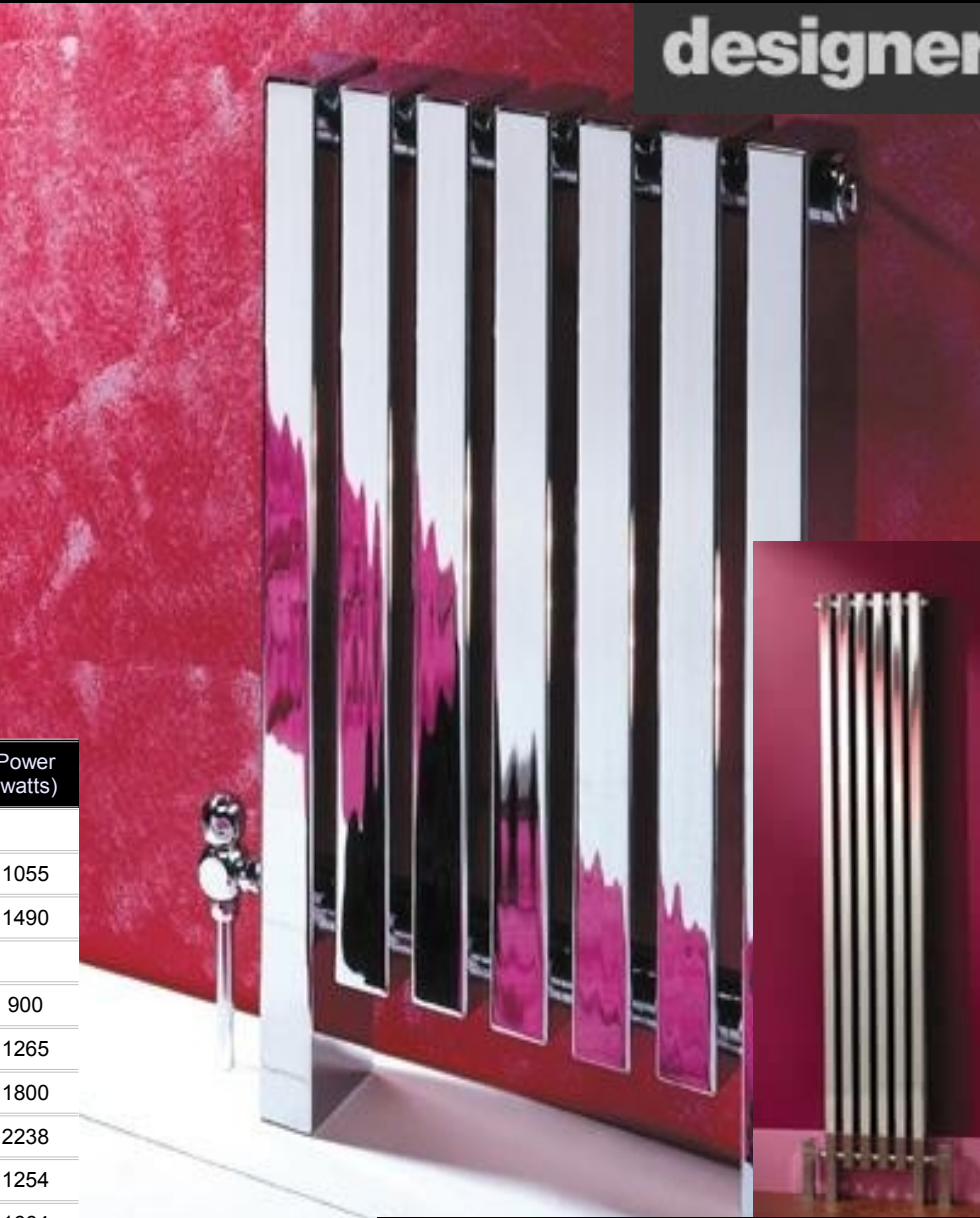

Tekne's gleaming chrome surface combined with stunningly simple elegance ensures a truly different look of opulence with a suggestion of precious metal ingots. Practical as well as beautiful, the Tekne's smooth lined formation discourages dust collection while generating warmth and comfort. Please note the towel rail shown is a optional extra. Available in both horizontal and vertical models. The horizontal model is available in two column sizes : 50mm x 100mm (as shown in main image), and 30mm x 60mm. The vertical model is 30mm x 60mm only.

Specifications

- Models Available 10
- Materials Steel
- Standard Finish Chrome Only
- Connections 1/2" BSP
- Delivery Details All items: up to 10 working days
- Guarantee 5 years
- Output Range 900 - 2484W
- Stock availability All items in stock

designer

CODE	Height (mm)	Width (mm)	Depth (mm)	Projection (mm)	Power (watts)
50/100 Column					
TF800/7	800	470	100	135	1055
TF800/10	800	680	100	135	1490
30/60 Column					
TF700/12	700	600	60	95	900
TF700/17	700	850	60	95	1265
TF700/24	700	1200	60	95	1800
TF700/30	700	1500	60	95	2238
TF1800/6	1800	300	60	95	1254
TF1800/8	1800	400	60	95	1664
TF1800/10	1800	500	60	95	2074
TF1800/12	1800	600	60	95	2484