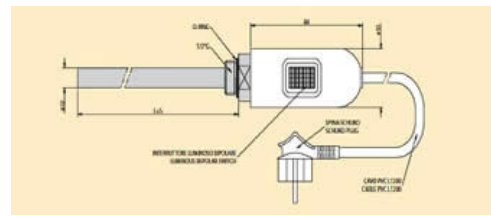

designer

CODE	Height (mm)	Width (mm)	Depth (mm)	Projection (mm)	Power (watts)	Element rating (watts)
Nevada						
TRO040018000009	1800	400	35	65	1068	900
TRO040020000009	2000	400	35	65	1197	900
TRO050018000009	1800	500	35	65	1302	900
TRO050020000009	2000	500	35	65	1461	1200
Cyprus						
EUR040018000009	1800	400	35	65	1068	900
EUR040020000009	2000	400	35	65	1197	900
EUR050018000009	1800	500	35	65	1302	900
EUR050020000009	2000	500	35	65	1461	1200
EUR060018000009	1800	600	35	65	1536	1200
EUR060020000009	2000	600	35	65	1723	1200
Las Vegas						
NOT040018000009	1800	400	35	65	1068	900
NOT040020000009	2000	400	35	65	1197	900
NOT050018000009	1800	500	35	65	1302	900
NOT050020000009	2000	500	35	65	1461	1200
NOT060018000009	1800	600	35	65	1536	1200
NOT060020000009	2000	600	35	65	1723	1200
Italy						
CAL040018000009	1800	400	35	65	1068	900
CAL040020000009	2000	400	35	65	1197	900
CAL050018000009	1800	500	35	65	1302	900
CAL050020000009	2000	500	35	65	1461	1200
CAL060018000009	1800	600	35	65	1536	1200
CAL060020000009	2000	600	35	65	1723	1200
Egypt						
CHA050018000009	1800	500	35	65	1302	900

**ELECTRIC ONLY VERSIONS
ALSO AVAILABLE**

Electric only options supplied fully fitted with CHICK element:

Chick has an ON / OFF button to cut electricity.
Electric insulation : Class1
Protection rate : IP54
Approvals : VDE (according to CEE EN 60335-1)
Safety devices : Over temperature cut-out and thermal fuse
Shell material : ABS VO (Self extinguishing)
Mounting : Vertically upwards

Please note :
Electric only versions reduce output by approx 20%

[Outputs: 90/70/20 Δt 60°C EN442]

[Dimensions in millimetres]

Radiator Centre Ltd : 2 Grand Parade, Polegate, East Sussex, BN26 5HG
WWW.radiatorcentre.com : info@radiatorcentre.com : Tel 01323 486848 : Fax 01323 486687