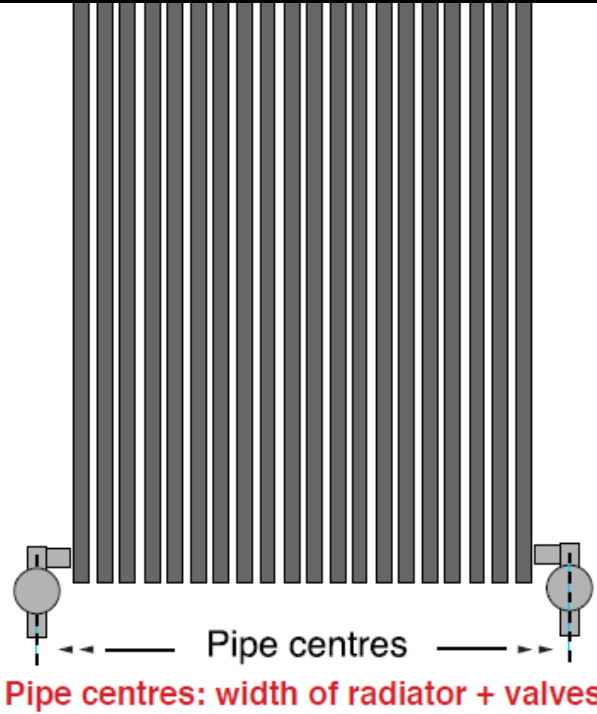

Pipe centres from wall = 54mm  
Overall projection = 104 mm

Pipe centres: width of radiator + valves

CODE	Height (mm)	Width (mm)	Depth (mm)	Projection (mm)	Power (watts)
RT 35 Single Vertical					
RT35SV1534	1500	344	70	104	805
RT35SV1539	1500	392	70	104	919
RT35SV1548	1500	488	70	104	1148
RT35SV1553	1500	536	70	104	1263
RT35SV1734	1700	344	70	104	875
RT35SV1739	1700	392	70	104	1001
RT35SV1748	1700	488	70	104	1251
RT35SV1753	1700	536	70	104	1376
RT35SV1934	1900	344	70	104	969
RT35SV1939	1900	392	70	104	1109
RT35SV1948	1900	488	70	104	1386
RT35SV1953	1900	536	70	104	1524

Colour options:  
RAL:1003,1013,1015,1016,2004,2008,  
3000,3015,3020,5002,5012,5014,6001,  
7004,7015,7016,7035,7038,7042,8011,  
8017,8025,9001,9004,9005,9006,9007

RT35 Technical Detail : RC/PW/01.11

[Outputs: 90/70/20 Δt 60°C EN442]

[Dimensions in millimetres]

Radiator Centre Ltd : 2 Grand Parade, Polegate, East Sussex, BN26 5HG  
 www.radiatorcentre.com : info@radiatorcentre.com : Tel 01323 486848 : Fax 01323 486687