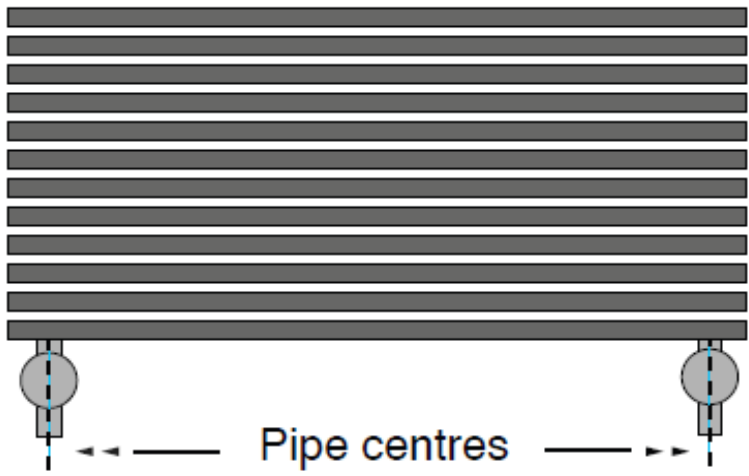

Pipe centres from wall = 54mm
 Overall projection = 94mm

Pipe centres: width of radiator - 40mm

Colour options:
 RAL:1001,1013,1015,1016,1021,2003,3
 000,3003,3015,5002,5012,5014,5017,6
 019,6027,7035,7042,8011,9001
 9005,9006,9010

RT25 Technical Detail : RC/PW/01.11

[Outputs: 90/70/20 Δt 60°C EN442]

[Dimensions in millimetres]

Radiator Centre Ltd : 2 Grand Parade, Polegate, East Sussex, BN26 5HG
 www.radiatorcentre.com : info@radiatorcentre.com : Tel 01323 486848 : Fax 01323 486687

RT25 Single Horizontal

RT25SH2940	296	400	60	94	203
RT25SH3650	368	500	60	94	317
RT25SH5160	512	600	60	94	531
RT25SH5860	584	600	60	94	607
RT25SH6560	656	600	60	94	683
RT25SH2970	296	700	60	94	353
RT25SH3670	368	700	60	94	442
RT25SH5170	512	700	60	94	620
RT25SH4410	440	1000	60	94	759
RT25SH5110	512	1000	60	94	886
RT25SH5810	584	1000	60	94	1011
RT25SH6510	656	1000	60	94	1253
RT25SH2212	224	1200	60	94	455
RT25SH2912	296	1200	60	94	607
RT25SH2914	296	1400	60	94	708
RT25SH3614	368	1400	60	94	886
RT25SH4414	440	1400	60	94	1062
RT25SH2918	296	1800	60	94	860
RT25SH3618	368	1800	60	94	1138
RT25SH4418	440	1800	60	94	1366
RT25SH5118	512	1800	60	94	1593
RT25SH4420	440	2000	60	94	1518
RT25SH5120	512	2000	60	94	1770
RT25SH5820	584	2000	60	94	2023
RT25SH6520	656	2000	60	94	2276
RT25SH2922	296	2200	60	94	1112
RT25SH4422	440	2200	60	94	1669