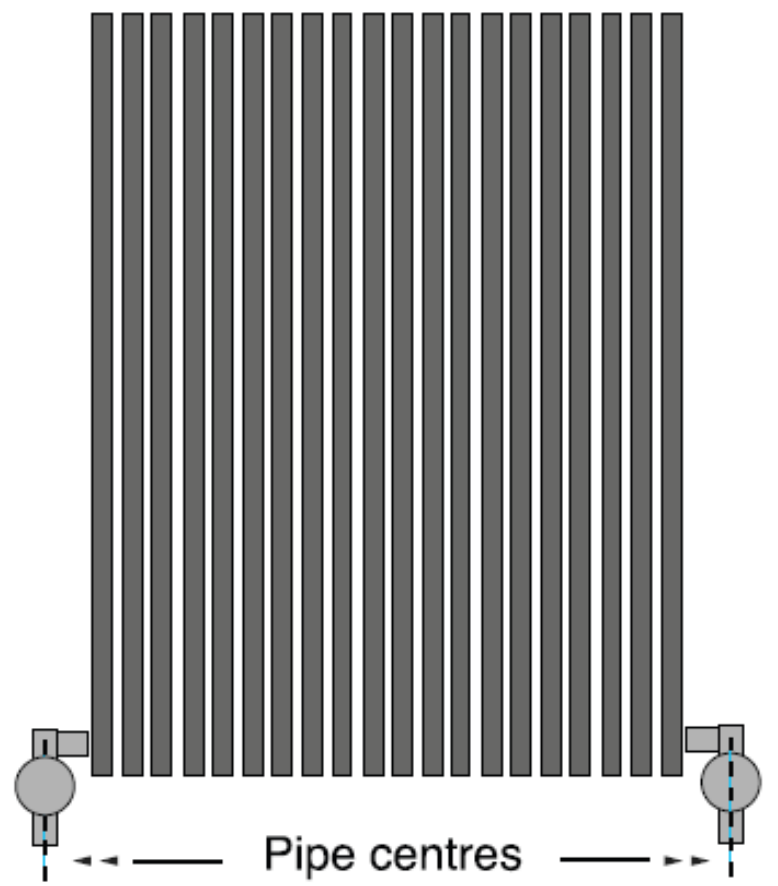

Pipe centres from wall = 54mm
 Overall projection = 84mm

Pipe centres: width of radiator + valves

Colour options:
 RAL:1001,1013,1015,1016,1021,2003,3
 000,3003,3015,5002,5012,5014,5017,6
 019,6027,7035,7042,8011,9001
 9005,9006,9010

[Outputs: 90/70/20 Δt 60°C EN442]

[Dimensions in millimetres]

Radiator Centre Ltd : 2 Grand Parade, Polegate, East Sussex, BN26 5HG
 www.radiatorcentre.com : info@radiatorcentre.com : Tel 01323 486848 : Fax 01323 486687

RT13 Single Vertical

| | | | | | |
|-------------|------|-----|----|----|------|
| RT13SV1044W | 1000 | 440 | 50 | 84 | 723 |
| RT13SV1051W | 1000 | 512 | 50 | 84 | 845 |
| RT13SV1058W | 1000 | 584 | 50 | 84 | 965 |
| RT13SV1244W | 1200 | 440 | 50 | 84 | 849 |
| RT13SV1251W | 1200 | 512 | 50 | 84 | 990 |
| RT13SV1258W | 1200 | 584 | 50 | 84 | 1131 |
| RT13SV1544W | 1500 | 440 | 50 | 84 | 1039 |
| RT13SV1551W | 1500 | 512 | 50 | 84 | 1213 |
| RT13SV1558W | 1500 | 584 | 50 | 84 | 1386 |
| RT13SV1844W | 1800 | 440 | 50 | 84 | 1225 |
| RT13SV1851W | 1800 | 512 | 50 | 84 | 1429 |
| RT13SV1858W | 1800 | 584 | 50 | 84 | 1633 |
| RT13SV2044W | 2000 | 440 | 50 | 84 | 1347 |
| RT13SV2051W | 2000 | 512 | 50 | 84 | 1571 |
| RT13SV2058W | 2000 | 584 | 50 | 84 | 1797 |