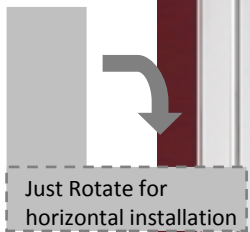

Specifications

- Models Available **10**
- Materials **Stainless Steel**
- Standard Finish **Polished**
- Connections **1/2" BSP**
- Delivery Details **Stocked items: 3 working days**
- Guarantee **25 years**
- Output Range **604 - 1450W**
- Stock availability **All models In stock**