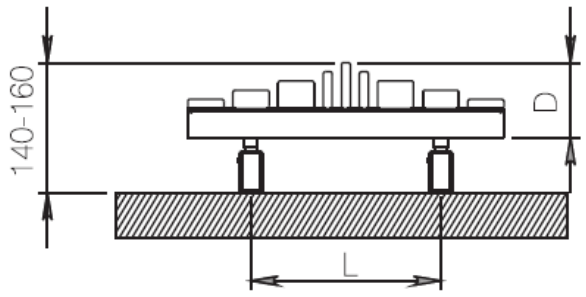

Product Code	Width	Height	Depth	Connection Centers	Tube Quantity	Assembly Axis		Weight	Water Capacity	THERMAL POWER		
	W	H	D	C		S	L	kg.	lt.	btu	k/cal	watt
ORI035010000909	350	1000	92	350	9	960	210	13,2	4,9	2843	716	833
ORI035015000909	350	1500	92	350	9	1460	210	18,9	7,2	4164	1049	1220
ORI035018000909	350	1800	92	350	9	1760	210	22,4	8,6	4952	1248	1451
ORI035020000909	350	2000	92	350	9	1960	210	24,7	9,5	5481	1381	1606

material	finish	electric version
stainless steel	satın polished	not available

wall installation	warranty	max. working pressure: 10 bar
vertical horizontal	10 years	max. working temperature: 95°C all dimensions are in mm. connections 1/2"

Oris Technical Detail : RC/PW/01.11

[Outputs: 90/70/20 Δt 60°C EN442]

[Dimensions in millimetres]

Radiator Centre Ltd : 2 Grand Parade, Polegate, East Sussex, BN26 5HG
 www.radiatorcentre.com : info@radiatorcentre.com : Tel 01323 486848 : Fax 01323 486687