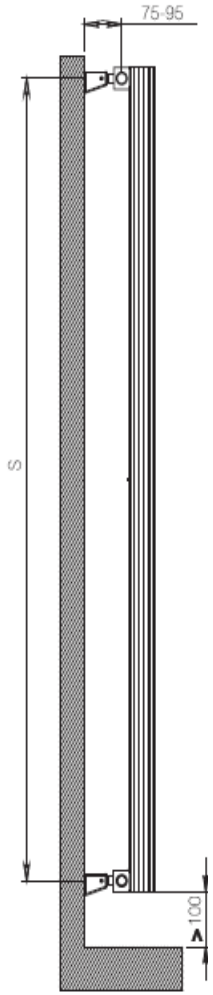

Product Code	Width	Height	Depth	Connection Centers	Tube Quantity	Assembly Axis		Weight	Water Capacity	THERMAL POWER		
	W	H	D	C		S	L	kg.	lt.	btu	k/cal	watt
ORI035010000909	350	1000	92	350	9	960	210	13,2	4,9	2843	716	833
ORI035015000909	350	1500	92	350	9	1460	210	18,9	7,2	4164	1049	1220
ORI035018000909	350	1800	92	350	9	1760	210	22,4	8,6	4952	1248	1451
ORI035020000909	350	2000	92	350	9	1960	210	24,7	9,5	5481	1381	1606

material	finish	electric version
stainless steel	satın polished	not available

wall installation	warranty	max. working pressure: 10 bar
vertical horizontal	10 years	max. working temperature: 95°C all dimensions are in mm. connections 1/2"

Oris Technical Detail : RC/PW/01.11

[Outputs: 90/70/20 Δt 60°C EN442]

[Dimensions in millimetres]

Radiator Centre Ltd : 2 Grand Parade, Polegate, East Sussex, BN26 5HG
 www.radiatorcentre.com : info@radiatorcentre.com : Tel 01323 486848 : Fax 01323 486687