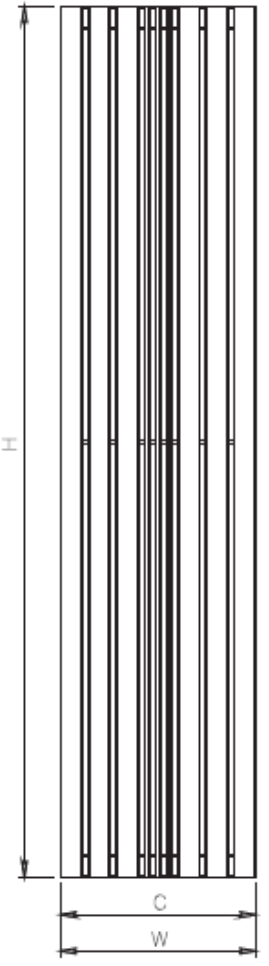

Product Code	Width	Height	Depth	Connection Centers	Tube Quantity	Assembly Axis		Weight	Water Capacity	THERMAL POWER		
	W	H	D	C		S	L	kg.	lt.	btu	k/cal	watt
ORI035010000909	350	1000	92	350	9	960	210	13,2	4,9	2843	716	833
ORI035015000909	350	1500	92	350	9	1460	210	18,9	7,2	4164	1049	1220
ORI035018000909	350	1800	92	350	9	1760	210	22,4	8,6	4952	1248	1451
ORI035020000909	350	2000	92	350	9	1960	210	24,7	9,5	5481	1381	1606

material	finish	electric version
stainless steel	satın polished	not available

wall installation	warranty	max. working pressure: 10 bar
vertical horizontal	10 years	max. working temperature: 95°C all dimensions are in mm. connections 1/2"

Oris Technical Detail : RC/PW/01.11

[Outputs: 90/70/20 Δt 60°C EN442]

[Dimensions in millimetres]

Radiator Centre Ltd : 2 Grand Parade, Polegate, East Sussex, BN26 5HG
 www.radiatorcentre.com : info@radiatorcentre.com : Tel 01323 486848 : Fax 01323 486687