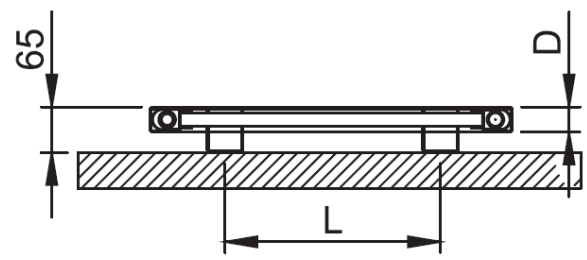

Product Code

Product Code	Width	Height	Depth	Connection Centers	Tube Quantity	Assembly Axis		Weight	Water Capacity	POWER
	W	H	D	C		S	L	kg.	lt.	watt
TRJ040018000009	400	1800	35	360	-	1470	200	24,4	8,2	1068
TRJ040020000009	400	2000	35	360	-	1645	200	27,2	9,2	1197
TRJ050018000009	500	1800	35	460	-	1470	300	29,1	9,8	1302
TRJ050020000009	500	2000	35	460	-	1645	300	32,4	10,9	1461

Connections Detail

material	finish	electric version
stainless steel	satin polished	900 W
steel		1200 W

wall installation	warranty	
vertical	5 years	max. working pressure: 10 bar max. working temperature: 95°C all dimensions are in mm. connections 1/2"

Pipe Centres = Width – 40mm

Nevada Technical Detail : RC/PW/01.11

[Outputs: 90/70/20 Δt 60°C EN442]

[Dimensions in millimetres]

Radiator Centre Ltd : 2 Grand Parade, Polegate, East Sussex, BN26 5HG
 WWW.radiatorcentre.com : info@radiatorcentre.com : Tel 01323 486848 : Fax 01323 486687