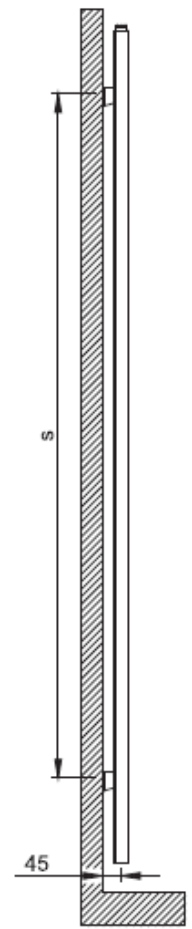

Product Code

Product Code	Width	Height	Depth	Connection Centers	Tube Quantity	Assembly Axis		Weight	Water Capacity	POWER
	W	H	D	C		S	L	kg.	lt.	watt
TRJ040018000009	400	1800	35	360	-	1470	200	24,4	8,2	1068
TRJ040020000009	400	2000	35	360	-	1645	200	27,2	9,2	1197
TRJ050018000009	500	1800	35	460	-	1470	300	29,1	9,8	1302
TRJ050020000009	500	2000	35	460	-	1645	300	32,4	10,9	1461

Connections Detail

material	finish	electric version
stainless steel	satin polished	900 W
steel		1200 W

wall installation	warranty	
vertical	5 years	max. working pressure: 10 bar max. working temperature: 95°C all dimensions are in mm. connections 1/2"

Pipe Centres = Width – 40mm

Nevada Technical Detail : RC/PW/01.11

[Outputs: 90/70/20 Δt 60°C EN442]

[Dimensions in millimetres]

Radiator Centre Ltd : 2 Grand Parade, Polegate, East Sussex, BN26 5HG
 WWW.radiatorcentre.com : info@radiatorcentre.com : Tel 01323 486848 : Fax 01323 486687