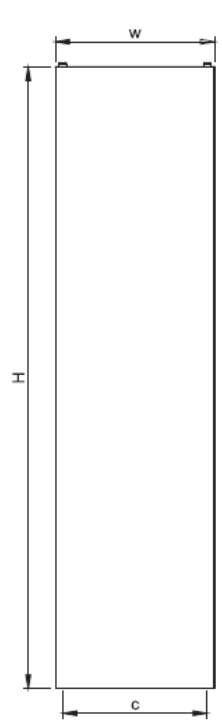

Product Code

Product Code	Width	Height	Depth	Connection Centers	Tube Quantity	Assembly Axis		Weight	Water Capacity	POWER
	W	H	D	C		S	L	kg.	lt.	watt
TRJ040018000009	400	1800	35	360	-	1470	200	24,4	8,2	1068
TRJ040020000009	400	2000	35	360	-	1645	200	27,2	9,2	1197
TRJ050018000009	500	1800	35	460	-	1470	300	29,1	9,8	1302
TRJ050020000009	500	2000	35	460	-	1645	300	32,4	10,9	1461

Connections Detail

material	finish	electric version
stainless steel	satin polished	900 W
steel		1200 W

wall installation	warranty	
vertical	5 years	max. working pressure: 10 bar max. working temperature: 95°C all dimensions are in mm. connections 1/2"

Pipe Centres = Width – 40mm

Nevada Technical Detail : RC/PW/01.11

[Outputs: 90/70/20 Δt 60°C EN442]

[Dimensions in millimetres]

Radiator Centre Ltd : 2 Grand Parade, Polegate, East Sussex, BN26 5HG
 WWW.radiatorcentre.com : info@radiatorcentre.com : Tel 01323 486848 : Fax 01323 486687