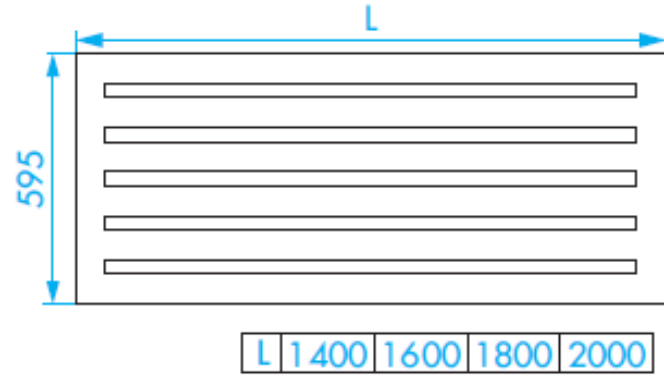

# Type MEH : 490 / 595mm high

Metro Technical Detail : RC/PW/01.11

[Outputs: 90/70/20 Δt 60°C EN442]

[Dimensions in millimetres]

Radiator Centre Ltd : 2 Grand Parade, Polegate, East Sussex, BN26 5HG  
 WWW.radiatorcentre.com : info@radiatorcentre.com : Tel 01323 486848 : Fax 01323 486687

# Type MEH : Vertical

L 400 500 600    L 400 500 600    L 400 500 600    L 400 500 600

Metro Technical Detail : RC/PW/01.11

[Outputs: 90/70/20 Δt 60°C EN442]

[Dimensions in millimetres]

Radiator Centre Ltd : 2 Grand Parade, Polegate, East Sussex, BN26 5HG  
 WWW.radiatorcentre.com : info@radiatorcentre.com : Tel 01323 486848 : Fax 01323 486687

# Type MEV : 280 / 380mm wide

Metro Technical Detail : RC/PW/01.11

[Outputs: 90/70/20 Δt 60°C EN442]

[Dimensions in millimetres]

Radiator Centre Ltd : 2 Grand Parade, Polegate, East Sussex, BN26 5HG  
 WWW.radiatorcentre.com : info@radiatorcentre.com : Tel 01323 486848 : Fax 01323 486687

# Type MEV : 490 / 595mm wide

Metro Technical Detail : RC/PW/01.11

[Outputs: 90/70/20 Δt 60°C EN442]

[Dimensions in millimetres]

Radiator Centre Ltd : 2 Grand Parade, Polegate, East Sussex, BN26 5HG  
 WWW.radiatorcentre.com : info@radiatorcentre.com : Tel 01323 486848 : Fax 01323 486687