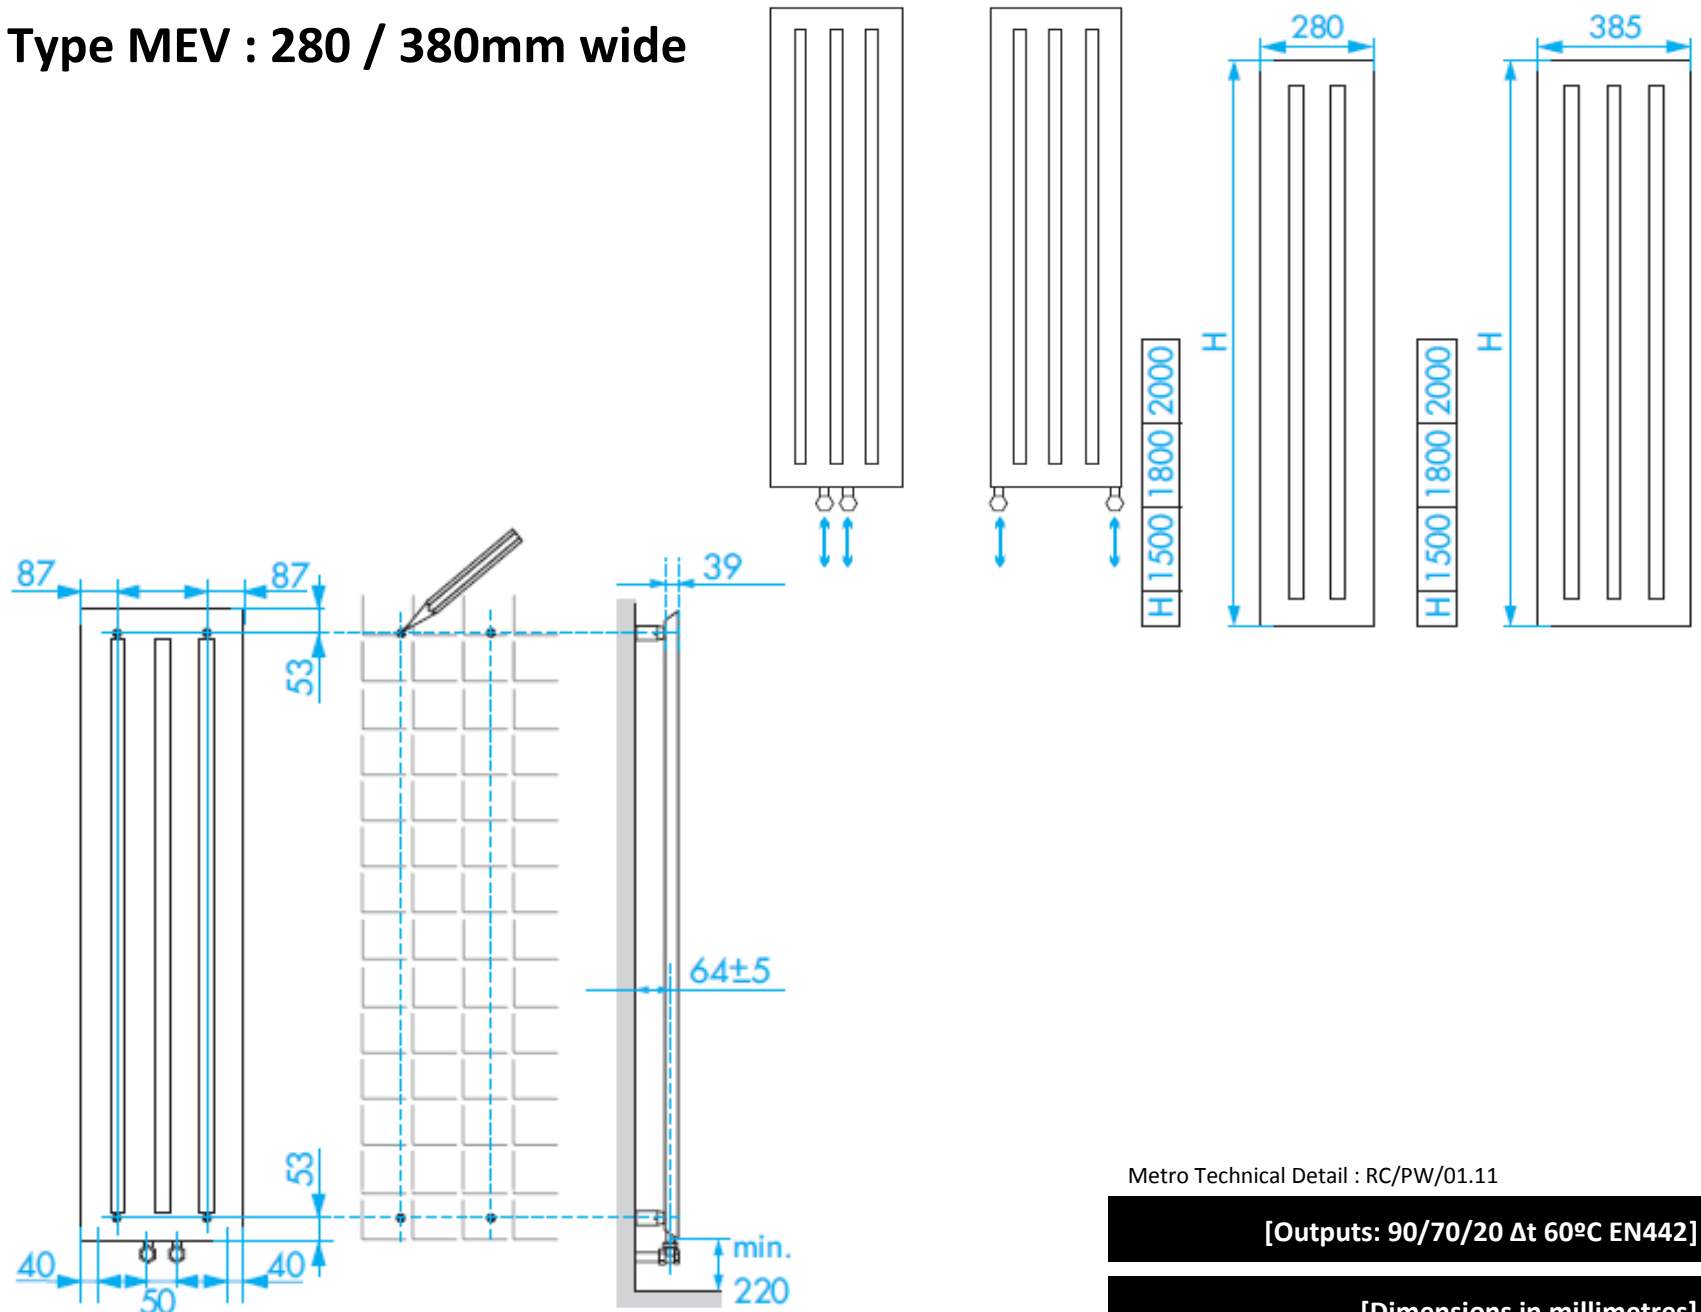

# Type MEH : 490 / 595mm high

Metro Technical Detail : RC/PW/01.11

[Outputs: 90/70/20 Δt 60°C EN442]

[Dimensions in millimetres]

Radiator Centre Ltd : 2 Grand Parade, Polegate, East Sussex, BN26 5HG  
 WWW.radiatorcentre.com : info@radiatorcentre.com : Tel 01323 486848 : Fax 01323 486687

# Type MEH : Vertical

L 400 500 600    L 400 500 600    L 400 500 600    L 400 500 600

Metro Technical Detail : RC/PW/01.11

[Outputs: 90/70/20 Δt 60°C EN442]

[Dimensions in millimetres]

Radiator Centre Ltd : 2 Grand Parade, Polegate, East Sussex, BN26 5HG  
 WWW.radiatorcentre.com : info@radiatorcentre.com : Tel 01323 486848 : Fax 01323 486687

# Type MEV : 280 / 380mm wide

Metro Technical Detail : RC/PW/01.11

[Outputs: 90/70/20 Δt 60°C EN442]

[Dimensions in millimetres]

Radiator Centre Ltd : 2 Grand Parade, Polegate, East Sussex, BN26 5HG  
 WWW.radiatorcentre.com : info@radiatorcentre.com : Tel 01323 486848 : Fax 01323 486687

# Type MEV : 490 / 595mm wide

Metro Technical Detail : RC/PW/01.11

[Outputs: 90/70/20 Δt 60°C EN442]

[Dimensions in millimetres]

Radiator Centre Ltd : 2 Grand Parade, Polegate, East Sussex, BN26 5HG  
 WWW.radiatorcentre.com : info@radiatorcentre.com : Tel 01323 486848 : Fax 01323 486687