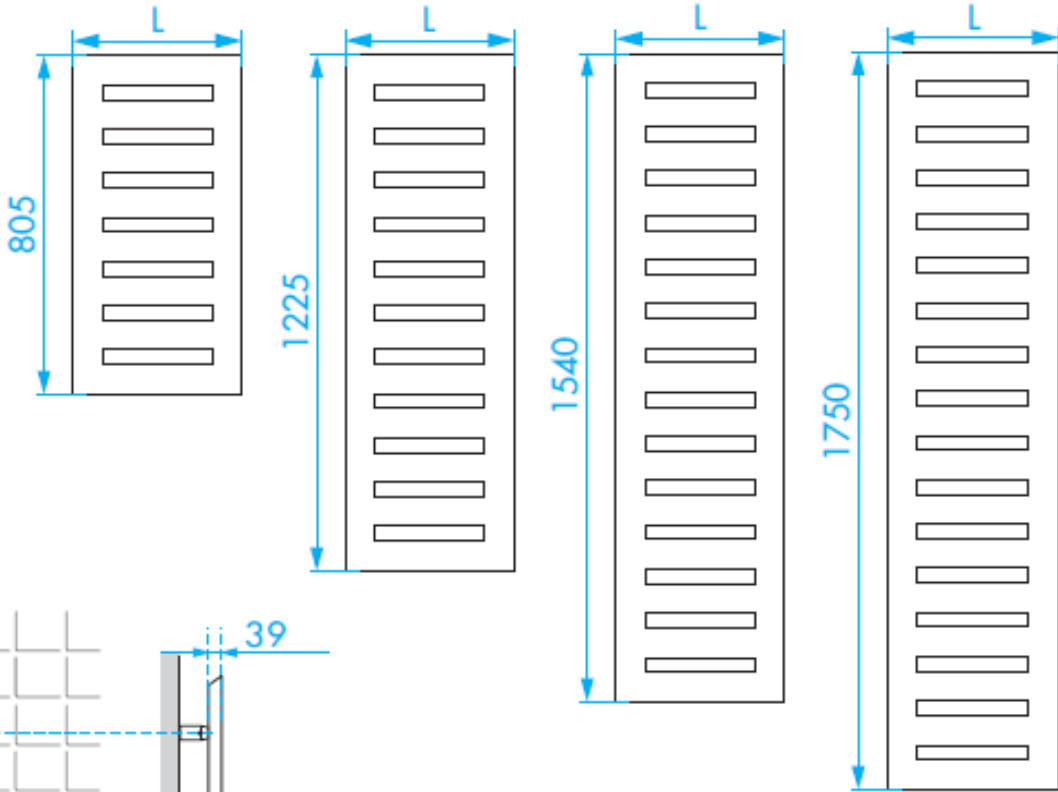

# Type MEH : 490 / 595mm high

Metro Technical Detail : RC/PW/01.11

[Outputs: 90/70/20 Δt 60°C EN442]

[Dimensions in millimetres]

Radiator Centre Ltd : 2 Grand Parade, Polegate, East Sussex, BN26 5HG  
 WWW.radiatorcentre.com : info@radiatorcentre.com : Tel 01323 486848 : Fax 01323 486687

# Type MEH : Vertical

L 400 500 600    L 400 500 600    L 400 500 600    L 400 500 600

Metro Technical Detail : RC/PW/01.11

[Outputs: 90/70/20 Δt 60°C EN442]

[Dimensions in millimetres]

Radiator Centre Ltd : 2 Grand Parade, Polegate, East Sussex, BN26 5HG  
 WWW.radiatorcentre.com : info@radiatorcentre.com : Tel 01323 486848 : Fax 01323 486687

# Type MEV : 280 / 380mm wide

Metro Technical Detail : RC/PW/01.11

[Outputs: 90/70/20 Δt 60°C EN442]

[Dimensions in millimetres]

Radiator Centre Ltd : 2 Grand Parade, Polegate, East Sussex, BN26 5HG  
 WWW.radiatorcentre.com : info@radiatorcentre.com : Tel 01323 486848 : Fax 01323 486687

# Type MEV : 490 / 595mm wide

Metro Technical Detail : RC/PW/01.11

[Outputs: 90/70/20 Δt 60°C EN442]

[Dimensions in millimetres]

Radiator Centre Ltd : 2 Grand Parade, Polegate, East Sussex, BN26 5HG  
 WWW.radiatorcentre.com : info@radiatorcentre.com : Tel 01323 486848 : Fax 01323 486687