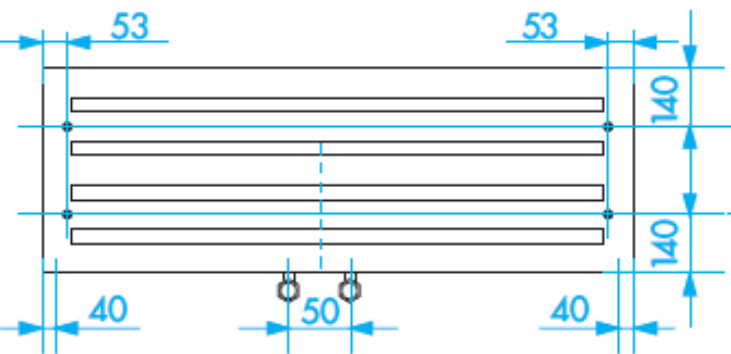

# Type MEH : 490 / 595mm high

Metro Technical Detail : RC/PW/01.11

[Outputs: 90/70/20 Δt 60°C EN442]

[Dimensions in millimetres]

Radiator Centre Ltd : 2 Grand Parade, Polegate, East Sussex, BN26 5HG  
 WWW.radiatorcentre.com : info@radiatorcentre.com : Tel 01323 486848 : Fax 01323 486687

# Type MEH : Vertical

L 400 500 600    L 400 500 600    L 400 500 600    L 400 500 600

Metro Technical Detail : RC/PW/01.11

[Outputs: 90/70/20 Δt 60°C EN442]

[Dimensions in millimetres]

Radiator Centre Ltd : 2 Grand Parade, Polegate, East Sussex, BN26 5HG  
 WWW.radiatorcentre.com : info@radiatorcentre.com : Tel 01323 486848 : Fax 01323 486687

# Type MEV : 280 / 380mm wide

Metro Technical Detail : RC/PW/01.11

[Outputs: 90/70/20 Δt 60°C EN442]

[Dimensions in millimetres]

Radiator Centre Ltd : 2 Grand Parade, Polegate, East Sussex, BN26 5HG  
 WWW.radiatorcentre.com : info@radiatorcentre.com : Tel 01323 486848 : Fax 01323 486687

# Type MEV : 490 / 595mm wide

Metro Technical Detail : RC/PW/01.11

[Outputs: 90/70/20 Δt 60°C EN442]

[Dimensions in millimetres]

Radiator Centre Ltd : 2 Grand Parade, Polegate, East Sussex, BN26 5HG  
 WWW.radiatorcentre.com : info@radiatorcentre.com : Tel 01323 486848 : Fax 01323 486687