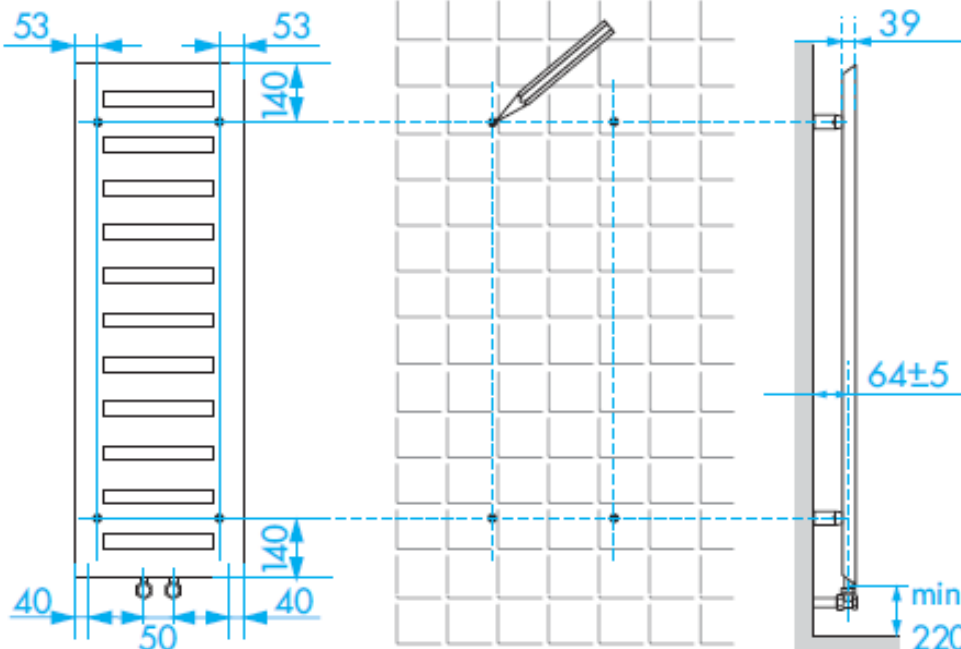

# Type MEH : 490 / 595mm high

Metro Technical Detail : RC/PW/01.11

[Outputs: 90/70/20 Δt 60°C EN442]

[Dimensions in millimetres]

Radiator Centre Ltd : 2 Grand Parade, Polegate, East Sussex, BN26 5HG  
 WWW.radiatorcentre.com : info@radiatorcentre.com : Tel 01323 486848 : Fax 01323 486687

# Type MEH : Vertical

L 400 500 600    L 400 500 600    L 400 500 600    L 400 500 600

Metro Technical Detail : RC/PW/01.11

[Outputs: 90/70/20 Δt 60°C EN442]

[Dimensions in millimetres]

Radiator Centre Ltd : 2 Grand Parade, Polegate, East Sussex, BN26 5HG  
 WWW.radiatorcentre.com : info@radiatorcentre.com : Tel 01323 486848 : Fax 01323 486687

# Type MEV : 280 / 380mm wide

Metro Technical Detail : RC/PW/01.11

[Outputs: 90/70/20 Δt 60°C EN442]

[Dimensions in millimetres]

Radiator Centre Ltd : 2 Grand Parade, Polegate, East Sussex, BN26 5HG  
 WWW.radiatorcentre.com : info@radiatorcentre.com : Tel 01323 486848 : Fax 01323 486687

# Type MEV : 490 / 595mm wide

Metro Technical Detail : RC/PW/01.11

[Outputs: 90/70/20 Δt 60°C EN442]

[Dimensions in millimetres]

Radiator Centre Ltd : 2 Grand Parade, Polegate, East Sussex, BN26 5HG  
 WWW.radiatorcentre.com : info@radiatorcentre.com : Tel 01323 486848 : Fax 01323 486687