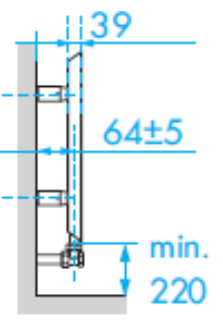

Type MEH : 385mm high

Metro Technical Detail : RC/PW/01.11

[Outputs: 90/70/20 Δt 60°C EN442]

[Dimensions in millimetres]

Radiator Centre Ltd : 2 Grand Parade, Polegate, East Sussex, BN26 5HG
WWW.radiatorcentre.com : info@radiatorcentre.com : Tel 01323 486848 : Fax 01323 486687