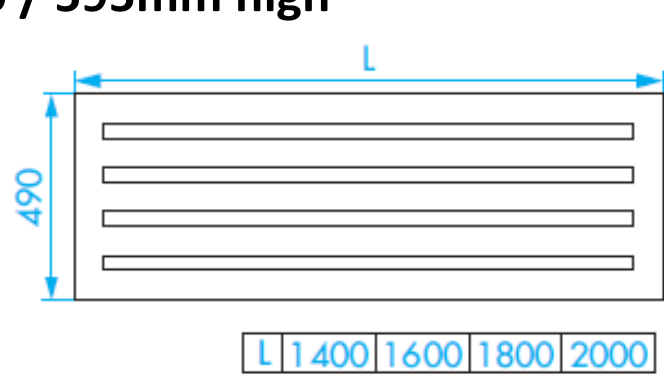

# Type MEH : 490 / 595mm high

Metro Technical Detail : RC/PW/01.11

[Outputs: 90/70/20 Δt 60°C EN442]

[Dimensions in millimetres]

Radiator Centre Ltd : 2 Grand Parade, Polegate, East Sussex, BN26 5HG  
 WWW.radiatorcentre.com : info@radiatorcentre.com : Tel 01323 486848 : Fax 01323 486687

# Type MEH : Vertical

L 400 500 600    L 400 500 600    L 400 500 600    L 400 500 600

Metro Technical Detail : RC/PW/01.11

[Outputs: 90/70/20 Δt 60°C EN442]

[Dimensions in millimetres]

Radiator Centre Ltd : 2 Grand Parade, Polegate, East Sussex, BN26 5HG  
 WWW.radiatorcentre.com : info@radiatorcentre.com : Tel 01323 486848 : Fax 01323 486687

# Type MEV : 280 / 380mm wide

Metro Technical Detail : RC/PW/01.11

[Outputs: 90/70/20 Δt 60°C EN442]

[Dimensions in millimetres]

Radiator Centre Ltd : 2 Grand Parade, Polegate, East Sussex, BN26 5HG  
 WWW.radiatorcentre.com : info@radiatorcentre.com : Tel 01323 486848 : Fax 01323 486687

# Type MEV : 490 / 595mm wide

Metro Technical Detail : RC/PW/01.11

[Outputs: 90/70/20 Δt 60°C EN442]

[Dimensions in millimetres]

Radiator Centre Ltd : 2 Grand Parade, Polegate, East Sussex, BN26 5HG  
 WWW.radiatorcentre.com : info@radiatorcentre.com : Tel 01323 486848 : Fax 01323 486687