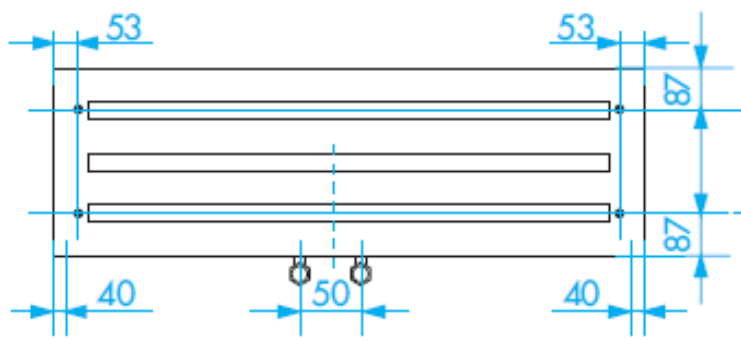

Type MEH : 385mm high

Metro Technical Detail : RC/PW/01.11

[Outputs: 90/70/20 Δt 60°C EN442]

[Dimensions in millimetres]

Radiator Centre Ltd : 2 Grand Parade, Polegate, East Sussex, BN26 5HG
WWW.radiatorcentre.com : info@radiatorcentre.com : Tel 01323 486848 : Fax 01323 486687