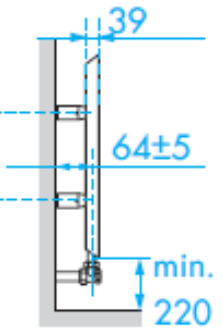

# Type MEH : 490 / 595mm high

Metro Technical Detail : RC/PW/01.11

[Outputs: 90/70/20 Δt 60°C EN442]

[Dimensions in millimetres]

Radiator Centre Ltd : 2 Grand Parade, Polegate, East Sussex, BN26 5HG  
 WWW.radiatorcentre.com : info@radiatorcentre.com : Tel 01323 486848 : Fax 01323 486687

# Type MEH : Vertical

L 400 500 600    L 400 500 600    L 400 500 600    L 400 500 600

Metro Technical Detail : RC/PW/01.11

[Outputs: 90/70/20 Δt 60°C EN442]

[Dimensions in millimetres]

Radiator Centre Ltd : 2 Grand Parade, Polegate, East Sussex, BN26 5HG  
 WWW.radiatorcentre.com : info@radiatorcentre.com : Tel 01323 486848 : Fax 01323 486687

# Type MEV : 280 / 380mm wide

Metro Technical Detail : RC/PW/01.11

[Outputs: 90/70/20 Δt 60°C EN442]

[Dimensions in millimetres]

Radiator Centre Ltd : 2 Grand Parade, Polegate, East Sussex, BN26 5HG  
 WWW.radiatorcentre.com : info@radiatorcentre.com : Tel 01323 486848 : Fax 01323 486687

# Type MEV : 490 / 595mm wide

Metro Technical Detail : RC/PW/01.11

[Outputs: 90/70/20 Δt 60°C EN442]

[Dimensions in millimetres]

Radiator Centre Ltd : 2 Grand Parade, Polegate, East Sussex, BN26 5HG  
 WWW.radiatorcentre.com : info@radiatorcentre.com : Tel 01323 486848 : Fax 01323 486687