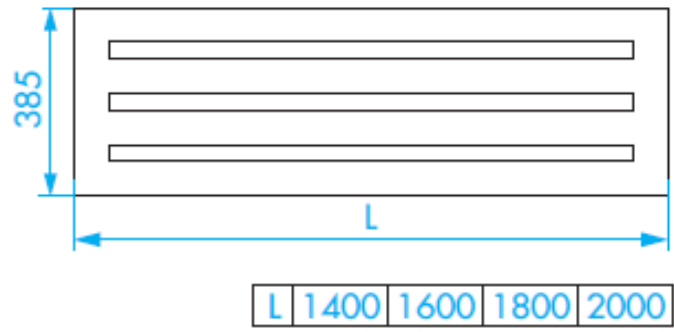

Type MEH : 385mm high

Metro Technical Detail : RC/PW/01.11

[Outputs: 90/70/20 Δt 60°C EN442]

[Dimensions in millimetres]

Radiator Centre Ltd : 2 Grand Parade, Polegate, East Sussex, BN26 5HG
WWW.radiatorcentre.com : info@radiatorcentre.com : Tel 01323 486848 : Fax 01323 486687