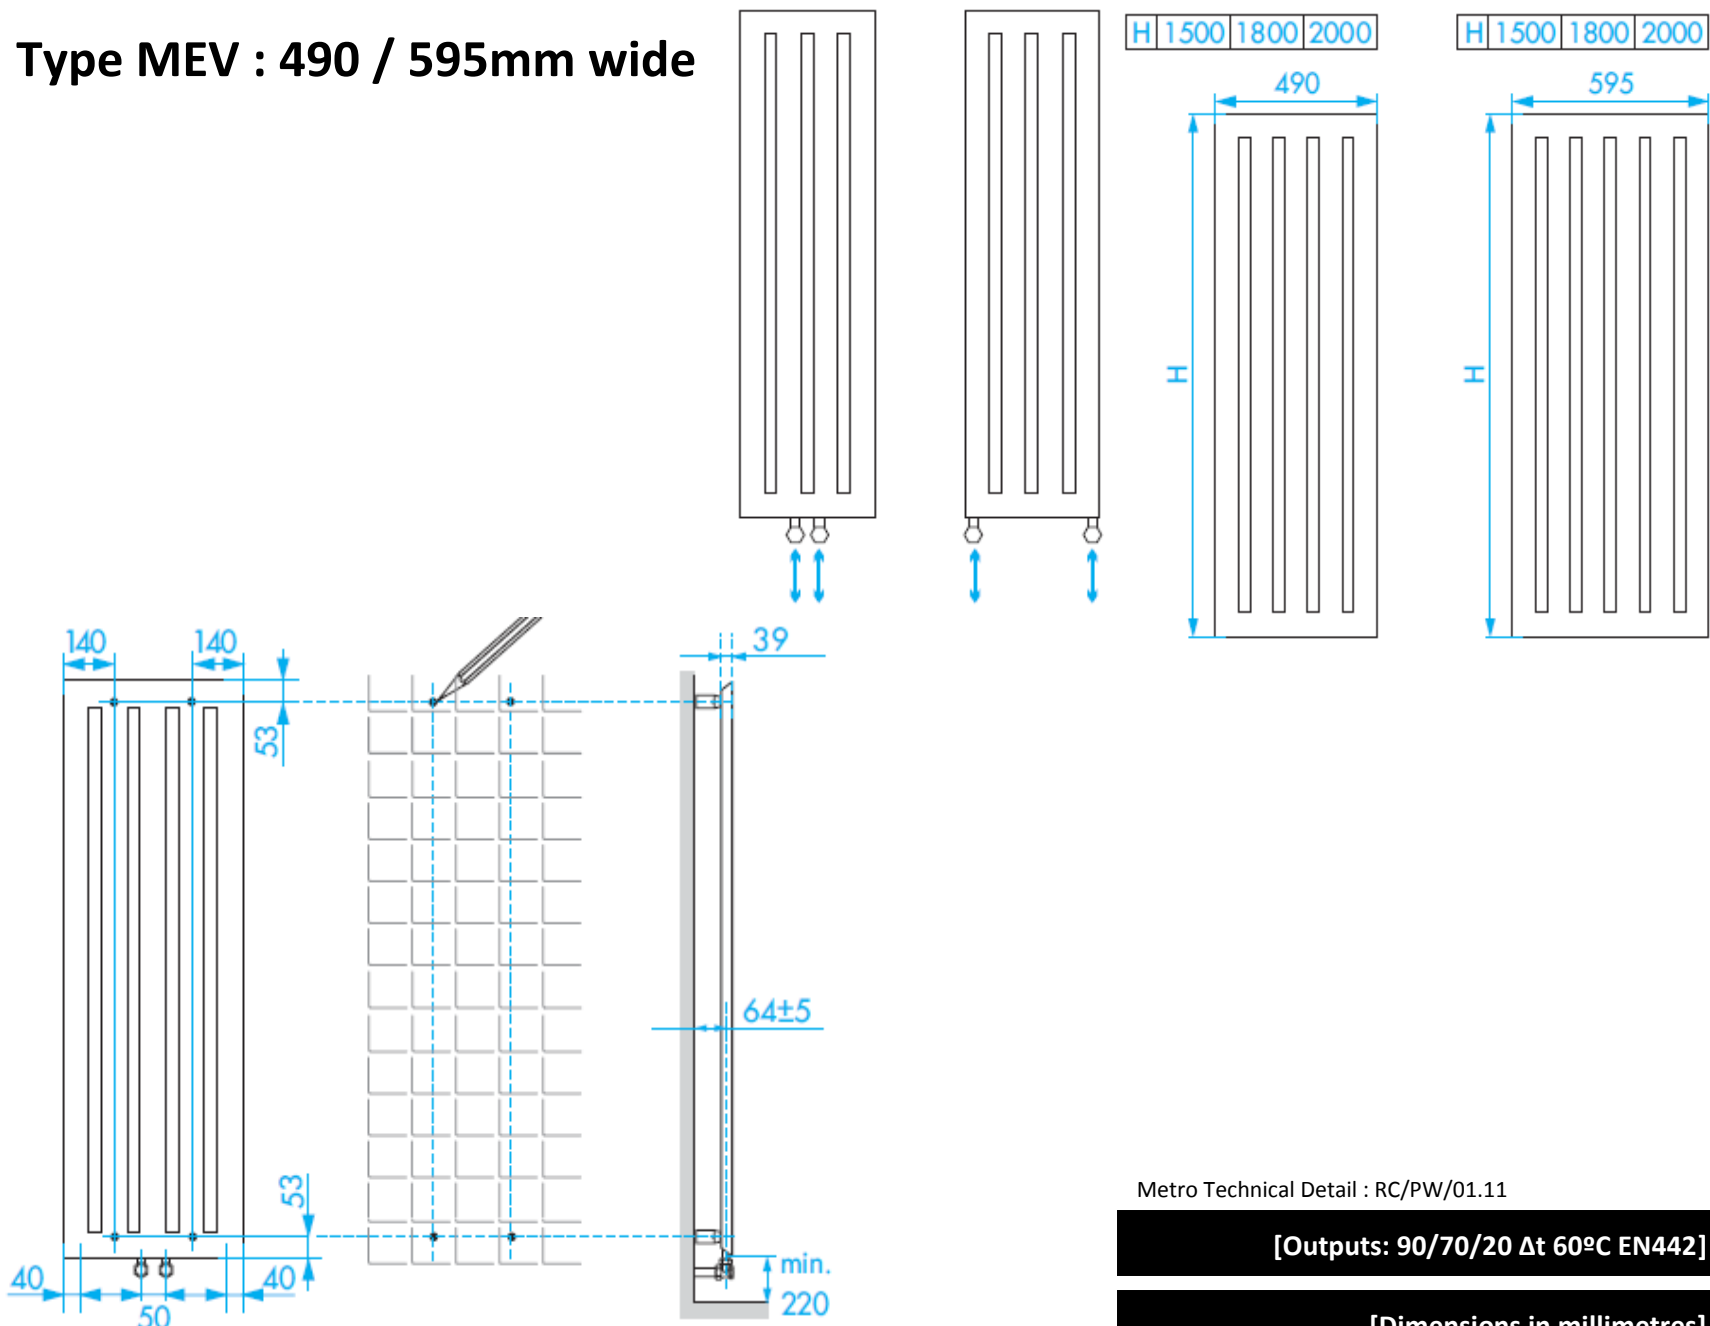

# Type MEH : 490 / 595mm high

Metro Technical Detail : RC/PW/01.11

[Outputs: 90/70/20 Δt 60°C EN442]

[Dimensions in millimetres]

Radiator Centre Ltd : 2 Grand Parade, Polegate, East Sussex, BN26 5HG  
 WWW.radiatorcentre.com : info@radiatorcentre.com : Tel 01323 486848 : Fax 01323 486687

# Type MEH : Vertical

L 400 500 600    L 400 500 600    L 400 500 600    L 400 500 600

Metro Technical Detail : RC/PW/01.11

[Outputs: 90/70/20 Δt 60°C EN442]

[Dimensions in millimetres]

Radiator Centre Ltd : 2 Grand Parade, Polegate, East Sussex, BN26 5HG  
 WWW.radiatorcentre.com : info@radiatorcentre.com : Tel 01323 486848 : Fax 01323 486687

# Type MEV : 280 / 380mm wide

Metro Technical Detail : RC/PW/01.11

[Outputs: 90/70/20 Δt 60°C EN442]

[Dimensions in millimetres]

Radiator Centre Ltd : 2 Grand Parade, Polegate, East Sussex, BN26 5HG  
 WWW.radiatorcentre.com : info@radiatorcentre.com : Tel 01323 486848 : Fax 01323 486687

# Type MEV : 490 / 595mm wide

Metro Technical Detail : RC/PW/01.11

[Outputs: 90/70/20 Δt 60°C EN442]

[Dimensions in millimetres]

Radiator Centre Ltd : 2 Grand Parade, Polegate, East Sussex, BN26 5HG  
 WWW.radiatorcentre.com : info@radiatorcentre.com : Tel 01323 486848 : Fax 01323 486687