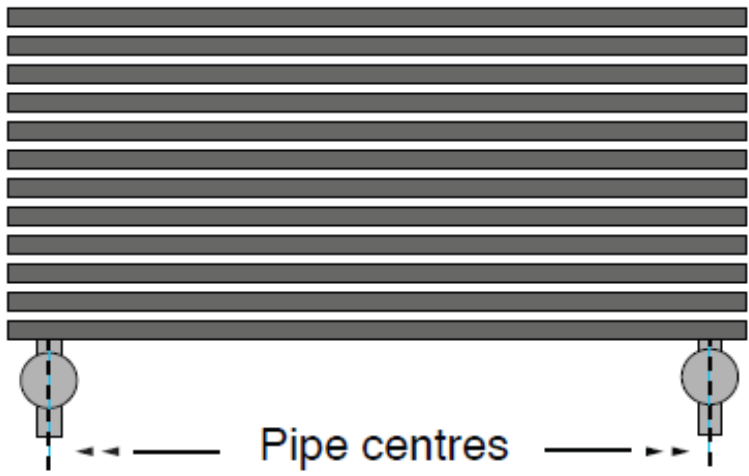

Supplied with 4 brackets, 2 for the top and 2 for the bottom.
35mm round collectors.
26mm cross tubes.
Automatic bleed valve included with these radiators.

Pipe centres left to right = width - 36mm
Pipe centres from wall: single = 70-75mm, double = 52mm
Depth from wall: single = 107-112mm, double = 90mm

Single

Double

Pipe Centres = Width of radiator - 36mm

[Outputs: 90/70/20 Δt 60°C EN442]

[Dimensions in millimetres]

Radiator Centre Ltd : 2 Grand Parade, Polegate, East Sussex, BN26 5HG
www.radiatorcentre.com : info@radiatorcentre.com : Tel 01323 486848 : Fax 01323 486687

Pipe centres left to right = width of radiator plus valves
Pipe centres from wall: single = 55mm, double = 55mm
Depth from wall: single = 98mm, double = 98mm

[Outputs: 90/70/20 Δt 60°C EN442]

[Dimensions in millimetres]