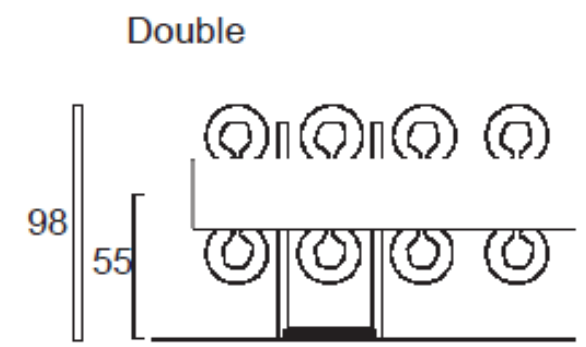

HORDH3257W	320	571	90	90	731
HORDH5257W	520	571	90	90	1168
HORDH3272W	320	721	90	90	897
HORDH4072W	400	721	90	90	1116
HORDH5272W	520	721	90	90	1468
HORDH6072W	600	721	90	90	1672
HORDH4097W	400	971	90	90	1451
HORDH5297W	520	971	90	90	1893
HORDH6097W	600	971	90	90	2198
HORDH7297W	720	971	90	90	2724
HORDH8097W	800	971	90	90	3076
HORDH3214W	320	1471	90	90	1697
HORDH4014W	400	1471	90	90	2129
HORDH5214W	520	1471	90	90	2782
HORDH6014W	600	1471	90	90	3189
HORDH4017W	400	1771	90	90	2523
HORDH5217W	520	1771	90	90	3402
HORDH6017W	600	1771	90	90	4029
HORDH4019W	400	1971	90	90	2792
HORDH5219W	520	1971	90	90	3812

[Outputs: 90/70/20 Δt 60°C EN442]

[Dimensions in millimetres]

Supplied with 4 brackets, 2 for the top and 2 for the bottom.
35mm round collectors.
26mm cross tubes.
Automatic bleed valve included with these radiators.

Pipe centres left to right = width of radiator plus valves
Pipe centres from wall: single = 55mm, double = 55mm
Depth from wall: single = 98mm, double = 98mm

[Outputs: 90/70/20 Δt 60°C EN442]

[Dimensions in millimetres]