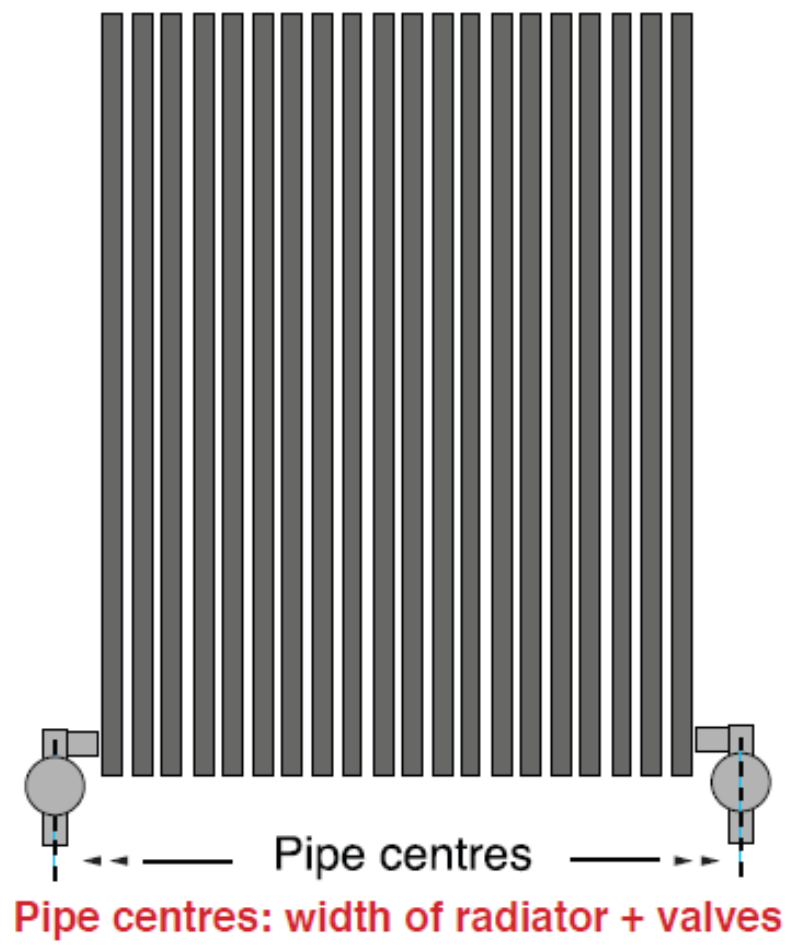

HORDH3257W	320	571	90	90	731
HORDH5257W	520	571	90	90	1168
HORDH3272W	320	721	90	90	897
HORDH4072W	400	721	90	90	1116
HORDH5272W	520	721	90	90	1468
HORDH6072W	600	721	90	90	1672
HORDH4097W	400	971	90	90	1451
HORDH5297W	520	971	90	90	1893
HORDH6097W	600	971	90	90	2198
HORDH7297W	720	971	90	90	2724
HORDH8097W	800	971	90	90	3076
HORDH3214W	320	1471	90	90	1697
HORDH4014W	400	1471	90	90	2129
HORDH5214W	520	1471	90	90	2782
HORDH6014W	600	1471	90	90	3189
HORDH4017W	400	1771	90	90	2523
HORDH5217W	520	1771	90	90	3402
HORDH6017W	600	1771	90	90	4029
HORDH4019W	400	1971	90	90	2792
HORDH5219W	520	1971	90	90	3812

[Outputs: 90/70/20 Δt 60°C EN442]

[Dimensions in millimetres]

Supplied with 4 brackets, 2 for the top and 2 for the bottom.
35mm round collectors.
26mm cross tubes.
Automatic bleed valve included with these radiators.

Pipe centres left to right = width of radiator plus valves
Pipe centres from wall: single = 55mm, double = 55mm
Depth from wall: single = 98mm, double = 98mm

[Outputs: 90/70/20 Δt 60°C EN442]

[Dimensions in millimetres]