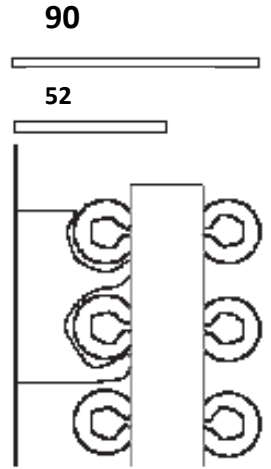

Supplied with 4 brackets, 2 for the top and 2 for the bottom.
35mm round collectors.
26mm cross tubes.
Automatic bleed valve included with these radiators.

Pipe centres left to right = width - 36mm
Pipe centres from wall: single = 70-75mm, double = 52mm
Depth from wall: single = 107-112mm, double = 90mm

Single

Double

Pipe Centres = Width of radiator - 36mm

[Outputs: 90/70/20 Δt 60°C EN442]

[Dimensions in millimetres]

Radiator Centre Ltd : 2 Grand Parade, Polegate, East Sussex, BN26 5HG
www.radiatorcentre.com : info@radiatorcentre.com : Tel 01323 486848 : Fax 01323 486687

[Outputs: 90/70/20 Δt 60°C EN442]

[Dimensions in millimetres]

Supplied with 4 brackets, 2 for the top and 2 for the bottom.
35mm round collectors.
26mm cross tubes.
Automatic bleed valve included with these radiators.

Pipe centres left to right = width of radiator plus valves
Pipe centres from wall: single = 55mm, double = 55mm
Depth from wall: single = 98mm, double = 98mm

[Outputs: 90/70/20 Δt 60°C EN442]

[Dimensions in millimetres]