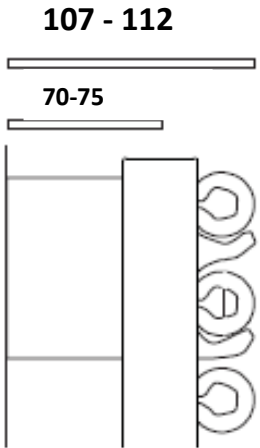

Supplied with 4 brackets, 2 for the top and 2 for the bottom.
35mm round collectors.
26mm cross tubes.
Automatic bleed valve included with these radiators.

Pipe centres left to right = width - 36mm
Pipe centres from wall: single = 70-75mm, double = 52mm
Depth from wall: single = 107-112mm, double = 90mm

Single

Double

Pipe Centres = Width of radiator - 36mm

[Outputs: 90/70/20 Δt 60°C EN442]

[Dimensions in millimetres]

Radiator Centre Ltd : 2 Grand Parade, Polegate, East Sussex, BN26 5HG
www.radiatorcentre.com : info@radiatorcentre.com : Tel 01323 486848 : Fax 01323 486687

CODE	Height (mm)	Width (mm)	Depth (mm)	Projection (mm)	Power (watts)
------	-------------	------------	------------	-----------------	---------------

Double Horizontal* Highlighted Models in stock now in standard white

Pipe centres left to right = width of radiator plus valves
Pipe centres from wall: single = 55mm, double = 55mm
Depth from wall: single = 98mm, double = 98mm

[Outputs: 90/70/20 Δt 60°C EN442]

[Dimensions in millimetres]