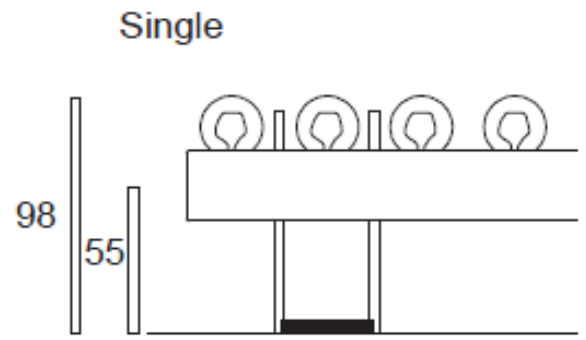

CODE	Height (mm)	Width (mm)	Depth (mm)	Projection (mm)	Power (watts)
------	-------------	------------	------------	-----------------	---------------

Double Horizontal* Highlighted Models in stock now in standard white

HORDH3257W	320	571	90	90	731
HORDH5257W	520	571	90	90	1168
HORDH3272W	320	721	90	90	897
HORDH4072W	400	721	90	90	1116
HORDH5272W	520	721	90	90	1468
HORDH6072W	600	721	90	90	1672
HORDH4097W	400	971	90	90	1451
HORDH5297W	520	971	90	90	1893
HORDH6097W	600	971	90	90	2198
HORDH7297W	720	971	90	90	2724
HORDH8097W	800	971	90	90	3076
HORDH3214W	320	1471	90	90	1697
HORDH4014W	400	1471	90	90	2129
HORDH5214W	520	1471	90	90	2782
HORDH6014W	600	1471	90	90	3189
HORDH4017W	400	1771	90	90	2523
HORDH5217W	520	1771	90	90	3402
HORDH6017W	600	1771	90	90	4029
HORDH4019W	400	1971	90	90	2792
HORDH5219W	520	1971	90	90	3812

[Outputs: 90/70/20 Δt 60°C EN442]

[Dimensions in millimetres]

Supplied with 4 brackets, 2 for the top and 2 for the bottom.
35mm round collectors.
26mm cross tubes.
Automatic bleed valve included with these radiators.

Pipe centres left to right = width of radiator plus valves
Pipe centres from wall: single = 55mm, double = 55mm
Depth from wall: single = 98mm, double = 98mm

[Outputs: 90/70/20 Δt 60°C EN442]

[Dimensions in millimetres]