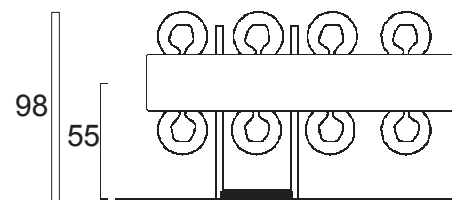

## horizontal

Pipe centres left to right = width - 36mm  
Pipe centres from wall: single = 52mm, double = 52mm  
Depth from wall: single = 90mm, double = 90mm

Single

Double

## vertical

Pipe centres left to right = width of radiator plus valves  
Pipe centres from wall: single = 55mm, double = 55mm  
Depth from wall: single = 98mm, double = 98mm

Single

Double