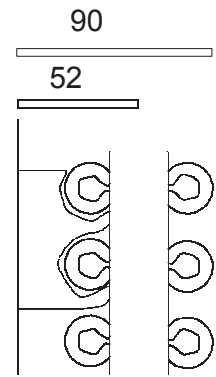

# Horseshoe

Supplied with 4 brackets, 2 for the top and 2 for the bottom.  
35mm round collectors.  
26mm cross tubes.

Automatic bleed valve included with these radiators.

## horizontal

Pipe centres left to right = width - 36mm  
Pipe centres from wall: single = 52mm, double = 52mm  
Depth from wall: single = 90mm, double = 90mm

Single

Double

## vertical

Pipe centres left to right = width of radiator plus valves  
Pipe centres from wall: single = 55mm, double = 55mm  
Depth from wall: single = 98mm, double = 98mm

Single

Double