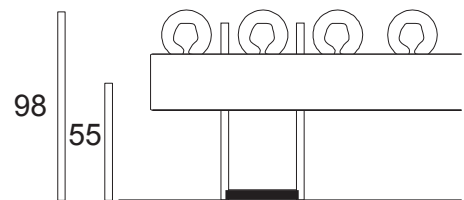

# Horseshoe

Supplied with 4 brackets, 2 for the top and 2 for the bottom.  
35mm round collectors.  
26mm cross tubes.

Automatic bleed valve included with these radiators.

## horizontal

Pipe centres left to right = width - 36mm  
Pipe centres from wall: single = 52mm, double = 52mm  
Depth from wall: single = 90mm, double = 90mm

Single

Double

## vertical

Pipe centres left to right = width of radiator plus valves  
Pipe centres from wall: single = 55mm, double = 55mm  
Depth from wall: single = 98mm, double = 98mm

Single

Double