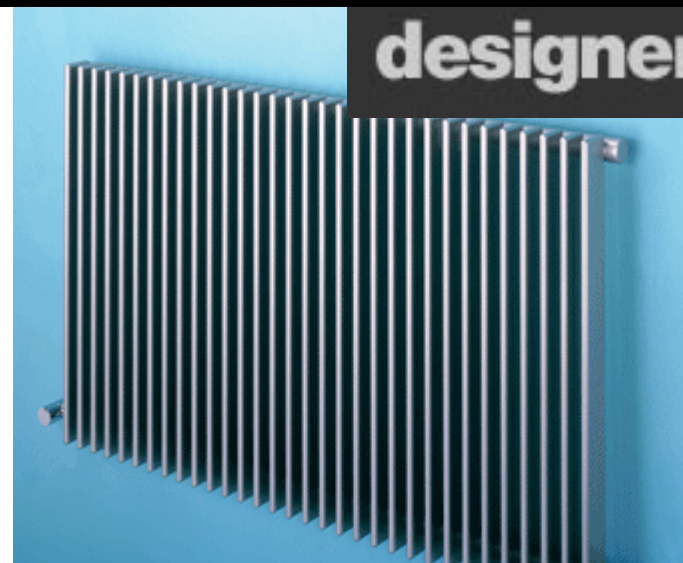

A contemporary finned radiator, it sits perfectly under windows. Or stands tall in it's vertical formats Available in a white or aluminium finish.

Specifications

Models Available	12
Materials	Steel
Standard Finish	White, Aluminium
Connections	1/2" BSP
Delivery Details	Stocked items : up to 10 working days
Guarantee	5 years
Output Range	832 - 2011W
Stock availability	All models in stock

CODE	Height (mm)	Width (mm)	Depth (mm)	Projection (mm)	Power (watts)
Finn Low					
FN 60 - 79	600	780	80	97	1188
FN 60 - 97	600	960	80	97	1462
FN 60 -115	600	1140	80	97	1737
FN 60 - 133	600	1320	80	97	2011
Finn Tall					
FN 150 - 25	1500	240	80	103	832
FN 150 - 31	1500	300	80	103	1040
FN 150 - 37	1500	360	80	103	1248
FN 150 - 43	1500	420	80	103	1456
FN 180 - 25	1800	240	80	103	985
FN 180 - 31	1800	300	80	103	1230
FN 180 - 37	1800	360	80	103	1476
FN 180 - 43	1800	420	80	103	1722