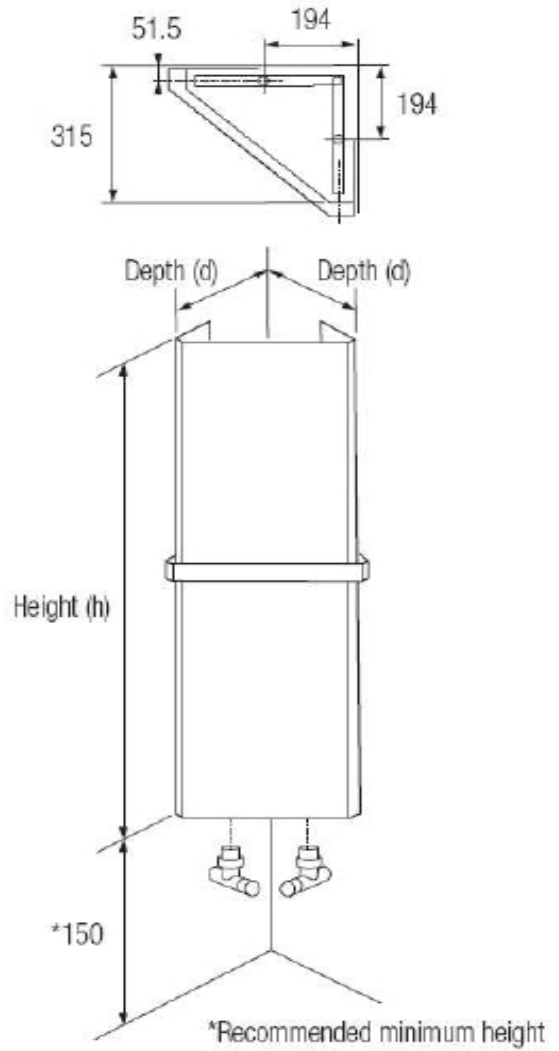

CODE	Height (mm)	Width (mm)	Depth (mm)	Projection (mm)	Dry Weight (kg)	Water Content (ltrs)	Power (watts)
Corner1800	1800	280	280	280	24.5	0.7	1247

Connections Detail

Corner Technical Detail : RC/PW/01.11

[Outputs: 90/70/20 Δt 60°C EN442]

[Dimensions in millimetres]

Radiator Centre Ltd : 2 Grand Parade, Polegate, East Sussex, BN26 5HG
 WWW.radiatorcentre.com : info@radiatorcentre.com : Tel 01323 486848 : Fax 01323 486687