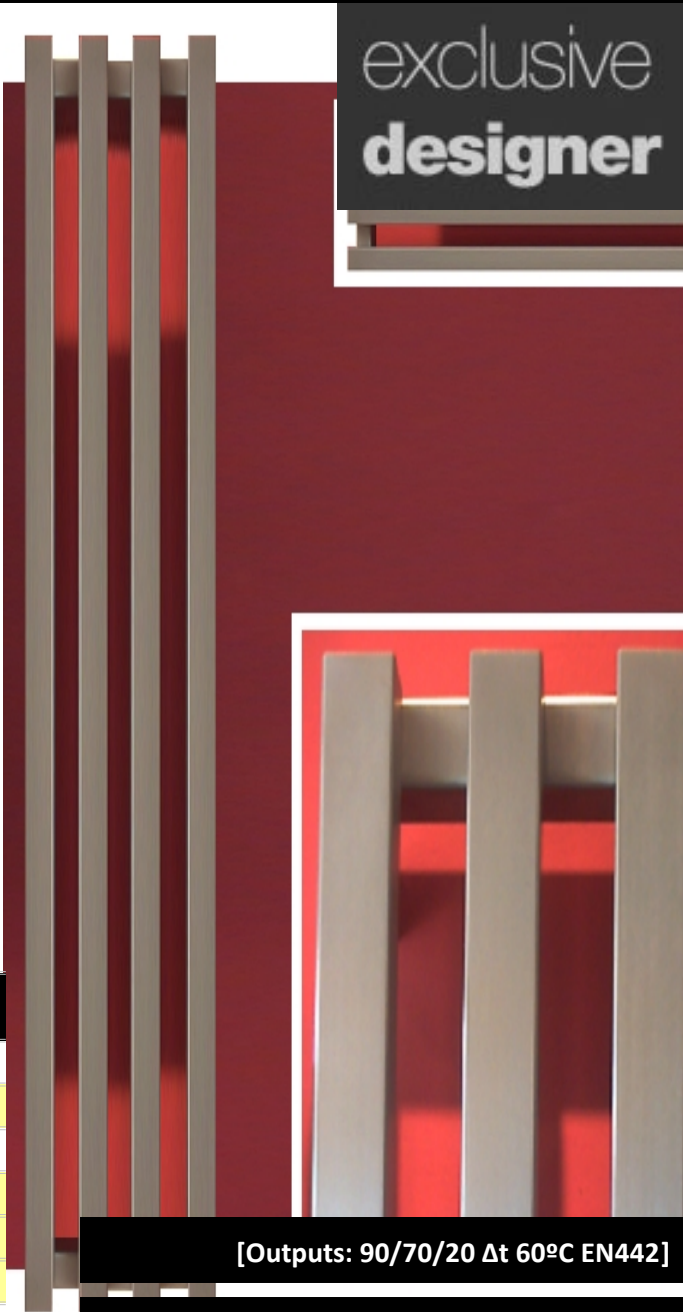

**New Exclusive Product from Radiator Centre Ltd**

Exclusive **Exclusive** Exclusive : The Colossus:

Outstanding value.. ..a chunky and dominant vertical radiator that works well in contemporary settings.  
 Available in two finishes the Colossus should support and complement your chosen interior design.  
 Selected sizes now available from STOCK within 3 days!

**Specifications**

Models Available	6 + Bespoke service
Materials	Stainless Steel
Standard Finish	Brushed
Connections	1/2" BSP
Delivery Details	Stocked items: 3 working days
Guarantee	25 years
Output Range	780 - 1850W
Stock availability	Highlighted models In stock

CODE	Height (mm)	Width (mm)	Depth (mm)	Projection (mm)	Power (watts)
Colossus 1803	1800	200	70	100	780
Colossus 1804	1800	280	70	100	1040
Colossus 1805	1800	360	70	100	1300
Colossus 1806	1800	440	70	100	1561
Colossus 1604	1600	280	70	100	925
Colossus 1608	1600	600	70	100	1850