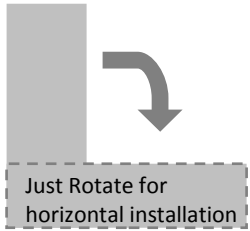

**Specifications**

Models Available	6 + Bespoke service
Materials	Stainless Steel
Standard Finish	Brushed
Connections	1/2" BSP
Delivery Details	Stocked items: 3 working days
Guarantee	25 years
Output Range	780 - 1850W
Stock availability	Highlighted models In stock