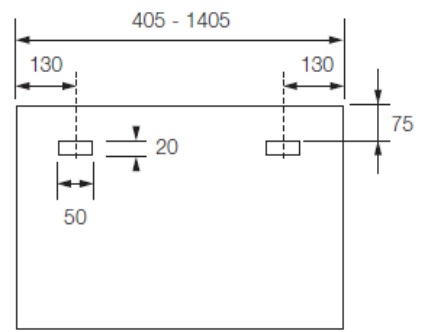

Lug Positions / Bracket Requirements

Wall Brackets

Dimensions

Carat H Technical Detail : RC/PW/01.11

[Outputs: 90/70/20 Δt 60°C EN442]

[Dimensions in millimetres]