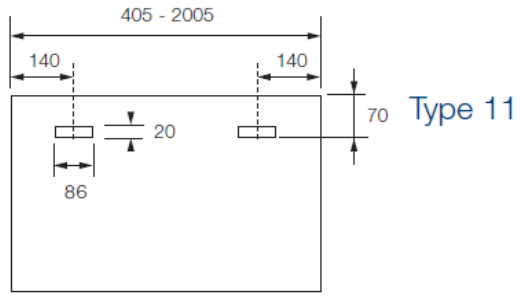

Lug Positions / Bracket Requirements

Type 11