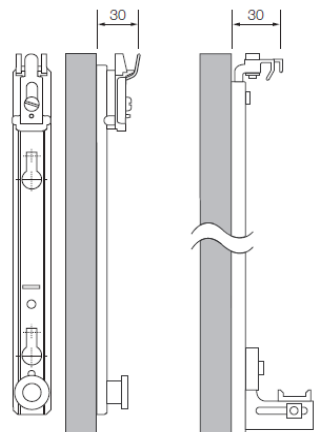

Wall Brackets

Type 11

Type 20,21,22,33