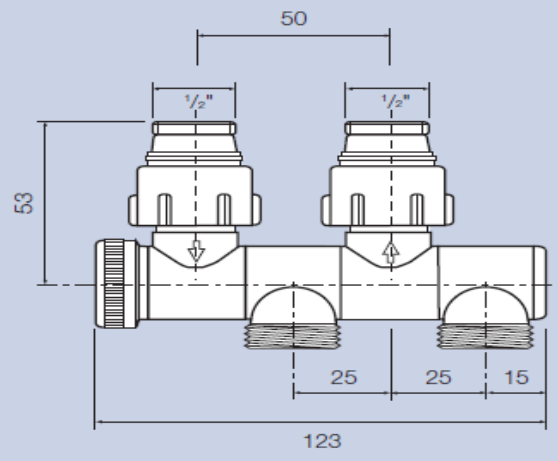

Pipe Centres = Width + valve centres

ie: Width + 80mm with Standard RadCen Valves

Alternative connections C1 = 50mm centres, central downward facing connections. Suitable for standard valves or Varicon Valve Set

Centres C2 =  
 Type 22 : 95.5mm  
 Type 11 : 36mm

TBOE, BBOE or TBSE Connection Details

Variocon Detail

Connection Detail Utilising Variocon Valve & Thermostatic Head.

Carat H Technical Detail : RC/PW/01.11

[Outputs: 90/70/20 Δt 60°C EN442]

[Dimensions in millimetres]

## Dimensions

Type 11

Type 20,21,22

Type 33

Carat H Technical Detail : RC/PW/01.11

[Outputs: 90/70/20 Δt 60°C EN442]

[Dimensions in millimetres]

CODE	Height (mm)	Width (mm)	Depth (mm)	Projection (mm)	Power (watts)
<b>Type 11 Horizontal</b>		No grille available for type 11 style			
4008-11	400	805	57	78	626
4010-11	400	1005	57	78	783
4012-11	400	1205	57	78	940
4014-11	400	1405	57	78	1096
4016-11	400	1605	57	78	1253
4018-11	400	1805	57	78	1409
4020-11	400	2005	57	78	1566
5506 -11	550	605	57	78	631
5508-11	550	805	57	78	841
5510-11	550	1005	57	78	1052
5512-11	550	1205	57	78	1262
5514-11	550	1405	57	78	1472
5516-11	550	1605	57	78	1683
5518-11	550	1805	57	78	1893
5520-11	550	2005	57	78	2103