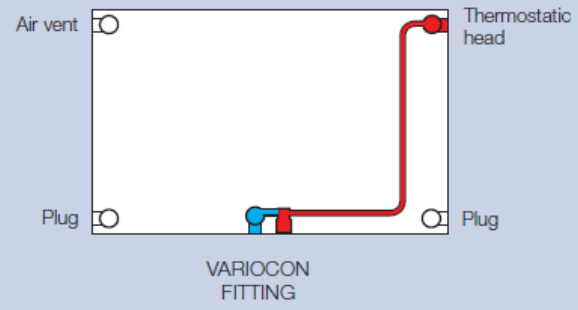

Pipe Centres = Width + valve centres

ie: Width + 80mm with Standard RadCen Valves

Alternative connections C1 = 50mm centres, central downward facing connections. Suitable for standard valves or Varicon Valve Set

Centres C2 =  
 Type 22 : 95.5mm  
 Type 11 : 36mm

TBOE, BBOE or TBSE Connection Details

Variocon Detail

Connection Detail Utilising Variocon Valve & Thermostatic Head.

Carat H Technical Detail : RC/PW/01.11

[Outputs: 90/70/20 Δt 60°C EN442]

[Dimensions in millimetres]