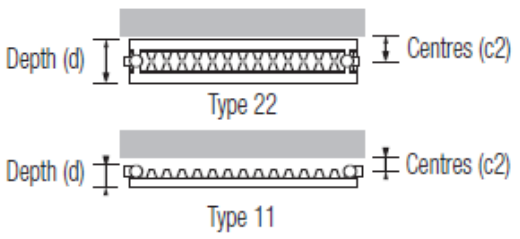

Pipe Centres = Width + valve centres

ie: Width + 80mm with Standard RadCen Valves

Alternative connections C1 = 50mm centres, central downward facing connections. Suitable for standard valves or Varicon Valve Set

Centres C2 =  
 Type 22 : 95.5mm  
 Type 11 : 36mm

TBOE, BBOE or TBSE Connection Details

Variocon Detail

Connection Detail Utilising Variocon Valve & Thermostatic Head.

Carat H Technical Detail : RC/PW/01.11

[Outputs: 90/70/20 Δt 60°C EN442]

[Dimensions in millimetres]

## Dimensions

Type 11

Type 20,21,22

Type 33

Carat H Technical Detail : RC/PW/01.11

[Outputs: 90/70/20 Δt 60°C EN442]

[Dimensions in millimetres]

CODE	Height (mm)	Width (mm)	Depth (mm)	Projection (mm)	Power (watts)
<b>Type 11 Horizontal</b>		No grille available for type 11 style			
4008-11	400	805	57	78	626
4010-11	400	1005	57	78	783
4012-11	400	1205	57	78	940
4014-11	400	1405	57	78	1096
4016-11	400	1605	57	78	1253
4018-11	400	1805	57	78	1409
4020-11	400	2005	57	78	1566
5506 -11	550	605	57	78	631
5508-11	550	805	57	78	841
5510-11	550	1005	57	78	1052
5512-11	550	1205	57	78	1262
5514-11	550	1405	57	78	1472
5516-11	550	1605	57	78	1683
5518-11	550	1805	57	78	1893
5520-11	550	2005	57	78	2103