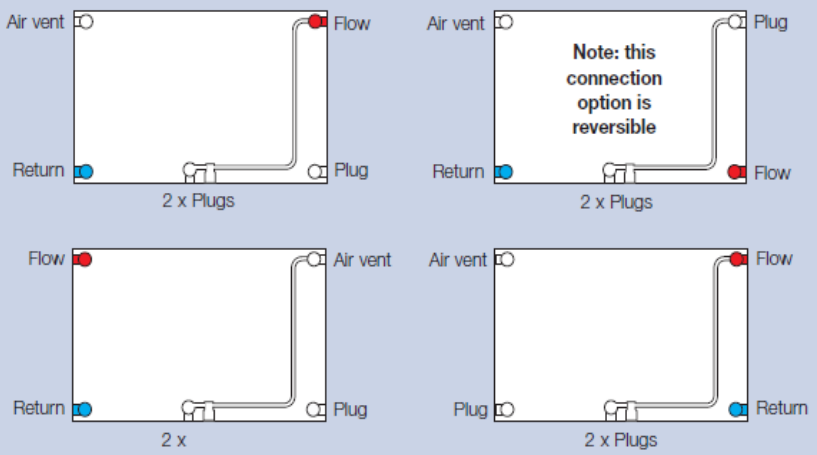

Pipe Centres = Width + valve centres

ie: Width + 80mm with Standard RadCen Valves

Alternative connections C1 = 50mm centres, central downward facing connections. Suitable for standard valves or Varicon Valve Set

Centres C2 =  
 Type 22 : 95.5mm  
 Type 11 : 36mm

TBOE, BBOE or TBSE Connection Details

Variocon Detail

Connection Detail Utilising Variocon Valve & Thermostatic Head.

Carat H Technical Detail : RC/PW/01.11