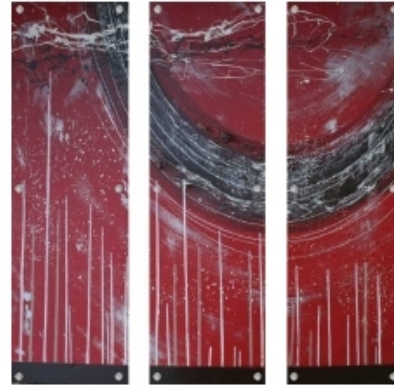

Forest Moon