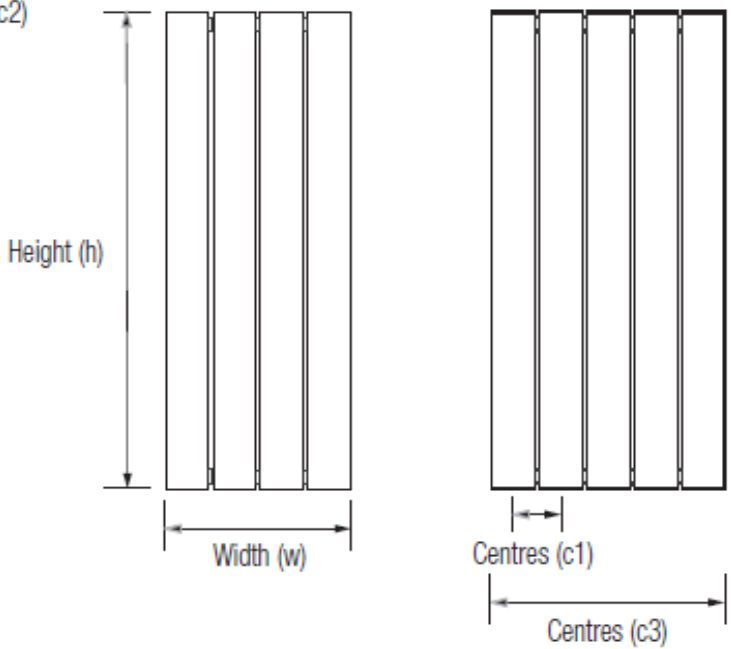

Pipe Centres = C3 + valve centres

ie: C3 + 80mm with Standard RadCen Valves

Alternative connections C1 = 50mm centres, downward facing connections. Suitable for standard valves or Twin Valve Set

*underside connections are 125mm & 175mm from left hand side), ** 1800/1 Supplied as standard with single entry manual valve (str / ang)

Product Code (Heating Only)	Height (mm) (h)	Width (mm) (w)	Depth (mm) (d)	Wall to Face (mm)	Tapping Centres (mm)			Output (watts)	Dry Weight (Kg)	Water Content (ltrs)
					(c1)	(c2)	(c3)			
BIG [*] 1060059	600	591	165	187 / 198	50 *	37 / 48	550	1069	21	1
BIG [*] 1060074	600	741	165	187 / 198	50 *	37 / 48	700	1337	26	1.25
BIG [*] 1060089	600	891	165	187 / 198	50 *	37 / 48	850	1604	32	1.5
BIG [*] 1060119	600	1191	165	187 / 198	50 *	37 / 48	1150	2139	41	2
BIG [*] 1180014	1800	141	141	165	40**	44**	40**	592	11.7	0.3
BIG [*] 1180029	1800	291	165	187 / 198	50 *	37 / 48	250	1185	23.4	0.066
BIG [*] 1180044	1800	441	165	187 / 198	50 *	37 / 48	400	1779	35.1	1.75
BIG [*] 1180059	1800	591	165	187 / 198	50 *	37 / 48	550	2371	46.8	2.35
BIG [*] 1180074	1800	741	165	187 / 198	50 *	37 / 48	700	2965	58.5	2.93
BIG [*] 1200029	2000	291	165	187 / 198	50 *	37 / 48	250	1224	13.3	1.28
BIG [*] 1200044	2000	441	165	187 / 198	50 *	37 / 48	400	1836	26.3	1.92

Big One Technical Detail : RC/PW/01.11

[Outputs: 90/70/20 Δt 60°C EN442]

[Dimensions in millimetres]

Radiator Centre Ltd : 2 Grand Parade, Polegate, East Sussex, BN26 5HG
www.radiatorcentre.com : info@radiatorcentre.com : Tel 01323 486848 : Fax 01323 486687